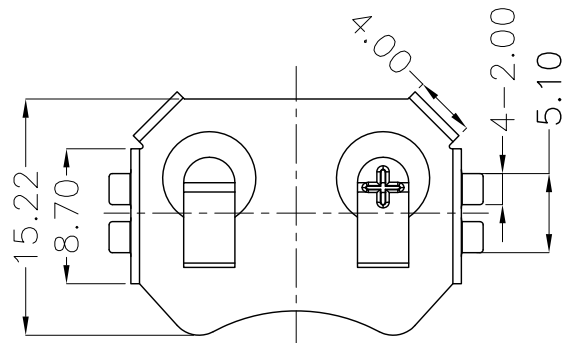

| | | | |
|------|---------|---------|------|
| REV. | ECN NO. | REVISED | DATE |
| | | | |

PCB Layout Diagram
Top View

工程部
2017-07-20
ZW DANG

| | | | | | |
|--------------------------------------------------------------------|---------------------------------|---------------------------------------------------------------------------|-------------|------------|-------------------------|
| UNLESS OTHERWISE SPECIFIED TOLERANCES | | MYOUNG 美阳 www.meiyangdz.com | | | |
| DECIMALS: X :±0.30 X.X :±0.25 X.XX :±0.20 X.XXX :±0.10 | ANGLES: X :±1° X.X :±0.5° | DSND | YangFeng | DATE | 2017-07-20 |
| WEIGHT: 0.74g | | CHKD | ZhouRuicai | DATE | 2017-07-20 |
| SHEET 1 OF 1 | | APVD | XueShunyong | DATE | 2017-07-20 |
| TITLE: | | SCALE: 2:1 | SIZE: A4 | VIEW: | PART NO.: MY-2032-12 |
| DRAW NO.:MY-CP-0120 | | UNIT: mm | REV.: A/0 | OBJECT: MY | |

| | | | | |
|-----|-------------|------|---------------------------|-----------------|
| 1 | TERMINAL(+) | 1 | PHOSPHOR BRONZE, T=0.25mm | Ni Plating |
| NO. | PART NAME | Q'TY | MATERIAL | PLATING & COLOR |