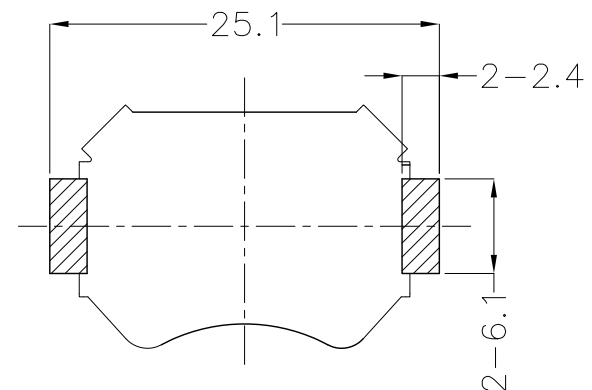

| | | | |
|------|---------|---------|------|
| REV. | ECN NO. | REVISED | DATE |
| | | | |

PCB Layout Diagram
Top View

工程部
2017-07-20
ZW DANG

| | | | | | |
|--------------------------------------------------------------------|---------------------------------|---------------------------------------------------------------------------|-------------|------------|-------------------------|
| UNLESS OTHERWISE SPECIFIED TOLERANCES | | MYOUNG 美阳 www.meiyangdz.com | | | |
| DECIMALS: X :±0.30 X.X :±0.25 X.XX :±0.20 X.XXX :±0.10 | ANGLES: X :±1° X.X :±0.5° | DSND | YangFeng | DATE | 2017-07-20 |
| WEIGHT: 0.74g | | CHKD | ZhouRuicai | DATE | 2017-07-20 |
| SHEET 1 OF 1 | | APVD | XueShunyong | DATE | 2017-07-20 |
| TITLE: | | SCALE: 2:1 | SIZE: A4 | VIEW: | PART NO.: MY-2032-12 |
| DRAW NO.:MY-CP-0120 | | UNIT: mm | REV.: A/0 | OBJECT: MY | |

| | | | | |
|-----|-------------|------|---------------------------|-----------------|
| 1 | TERMINAL(+) | 1 | PHOSPHOR BRONZE, T=0.25mm | Ni Plating |
| NO. | PART NAME | Q'TY | MATERIAL | PLATING & COLOR |