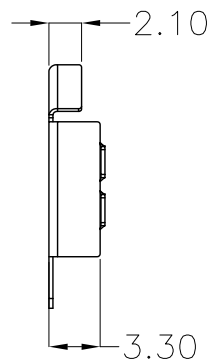

| | | | |
|------|---------|---------|------|
| REV. | ECN NO. | REVISED | DATE |
| | | | |

PCB Layout Diagram
Top View

工程部
2017-07-20
ZW DANG

| | | | | | |
|--------------------------------------------------------------------|---------------------------------|---------------------------------------------------------------------------|-------------|------------|-------------------------|
| UNLESS OTHERWISE SPECIFIED TOLERANCES | | MYOUNG 美阳 www.meiyangdz.com | | | |
| DECIMALS: X :±0.30 X.X :±0.25 X.XX :±0.20 X.XXX :±0.10 | ANGLES: X :±1° X.X :±0.5° | DSND | YangFeng | DATE | 2017-07-20 |
| WEIGHT: 0.74g | | CHKD | ZhouRuicai | DATE | 2017-07-20 |
| SHEET 1 OF 1 | | APVD | XueShunyong | DATE | 2017-07-20 |
| TITLE: | | SCALE: 2:1 | SIZE: A4 | VIEW: | PART NO.: MY-2032-12 |
| DRAW NO.:MY-CP-0120 | | UNIT: mm | REV.: A/0 | OBJECT: MY | |

| | | | | |
|-----|-------------|------|---------------------------|-----------------|
| 1 | TERMINAL(+) | 1 | PHOSPHOR BRONZE, T=0.25mm | Ni Plating |
| NO. | PART NAME | Q'TY | MATERIAL | PLATING & COLOR |