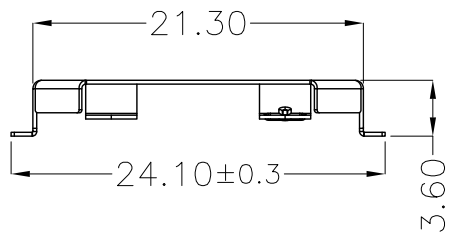

| | | | |
|------|---------|---------|------|
| REV. | ECN NO. | REVISED | DATE |
| | | | |

PCB Layout Diagram
Top View

工程部
2017-07-20
ZW DANG

| | | | | | |
|--------------------------------------------------------------------|---------------------------------|---------------------------------------------------------------------------|-------------|------------|-------------------------|
| UNLESS OTHERWISE SPECIFIED TOLERANCES | | MYOUNG 美阳 www.meiyangdz.com | | | |
| DECIMALS: X :±0.30 X.X :±0.25 X.XX :±0.20 X.XXX :±0.10 | ANGLES: X :±1° X.X :±0.5° | DSND | YangFeng | DATE | 2017-07-20 |
| WEIGHT: 0.74g | | CHKD | ZhouRuicai | DATE | 2017-07-20 |
| SHEET 1 OF 1 | | APVD | XueShunyong | DATE | 2017-07-20 |
| TITLE: | | SCALE: 2:1 | SIZE: A4 | VIEW: | PART NO.: MY-2032-12 |
| DRAW NO.:MY-CP-0120 | | UNIT: mm | REV.: A/0 | OBJECT: MY | |

| | | | | |
|-----|-------------|------|---------------------------|-----------------|
| 1 | TERMINAL(+) | 1 | PHOSPHOR BRONZE, T=0.25mm | Ni Plating |
| NO. | PART NAME | Q'TY | MATERIAL | PLATING & COLOR |