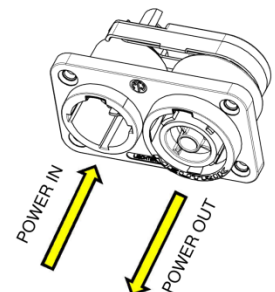

Neutrik debuts powerCON TRUE1 NAC3FPX-WOT chassis connector for PCB termination

Understanding the “-WOT” configuration

Neutrik powerCON 20 A and powerCON TRUE1 connectors are available in the -WOT configuration. -WOT means “without tang” —without the plastic dividers at the rear of the chassis connector that typically separate/isolate the three contacts. These “without tang” connectors are designed for easy and practical insertion into printed circuit boards. (Typical tab and solder termination should be performed using the standard parts, without the -WOT suffix.)

“-WOT” parts for powerCON TRUE1

For the newer powerCON TRUE1 series, Neutrik has already offered the power-in connector, **NAC3MPX-WOT**. Now, Neutrik completes the product line with the addition of the power-out connector **NAC3FPX-WOT**.

With these two “-WOT” powerCON TRUE1 parts, companies can now place any combination of power in and power out solutions on their PCBs.

Rendering of NAC3FPX-WOT; PCB placement

powerCON TRUE1 duplex chassis connector option

Having said this, for duplex input/output configurations, it is generally wise to consider Neutrik’s **NAC3PX** duplex connector as a potential first option given its ease of placement, pre-bussing, and cost effectiveness as compared to placing two discrete connectors.