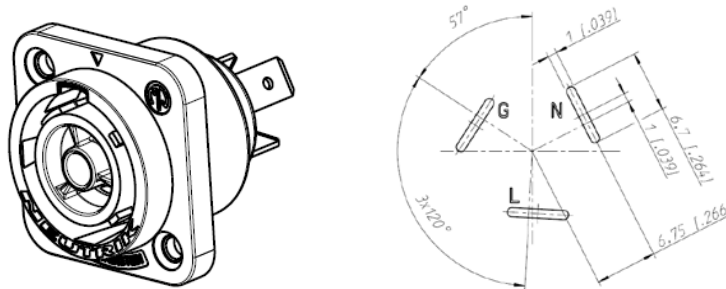

Neutrik debuts powerCON TRUE1 NAC3FPX-WOT chassis connector for PCB termination

Understanding the “-WOT” configuration

Neutrik powerCON 20 A and powerCON TRUE1 connectors are available in the -WOT configuration. -WOT means “without tang” —without the plastic dividers at the rear of the chassis connector that typically separate/isolate the three contacts. These “without tang” connectors are designed for easy and practical insertion into printed circuit boards. (Typical tab and solder termination should be performed using the standard parts, without the -WOT suffix.)

“-WOT” parts for powerCON 20 A

For many years, Neutrik has offered powerCON 20 A input and output chassis -WOT chassis connectors, p/n **NAC3MPA-1-WOT** (power in, blue) and **NAC3MPB-1-WOT** (power out, gray).

“-WOT” parts for powerCON TRUE1

For the newer powerCON TRUE1 series, Neutrik has already offered the power-in connector, **NAC3MPX-WOT**. Now, Neutrik completes the product line with the addition of the power-out connector **NAC3FPX-WOT**.

With these two “-WOT” powerCON TRUE1 parts, companies can now place any combination of power in and power out solutions on their PCBs.

Rendering of NAC3FPX-WOT; PCB placement