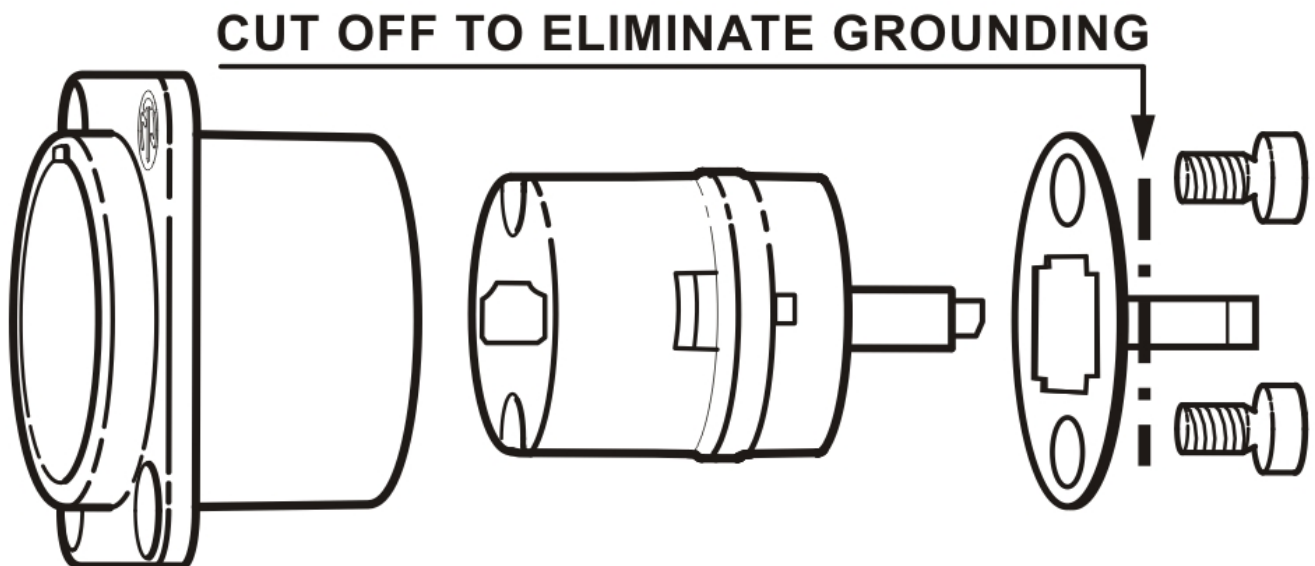

## NAHDMI-W-B

HDMI feedthrough adapter, black D-shape housing

Neutrik's HDMI solution for the transmission of any digital TV and PC video format including high-definition video (HDTV) can be integrated in networks very easy.

### Features & Benefits

- To transmit any digital TV and PC video format including high-definition video (HDTV)
- IP65 ingress protection in mated condition with NKHDMI-\* and SCDP-\* sealing gasket
- Removable screen to chassis grounding
- HDMI feedthrough adapter with 19 pole HDMI receptacle at both ends
- Universally accepted standard D-shape housing
- Shielded system - high noise immunity and EMI protection due to continuous 360 degree shield

### Removable screen to chassis grounding

**Technical Information**

Product	
<b>Title</b>	NAHDMI-W-B
<b>Connection Type</b>	Adapter
<b>Gender</b>	female

Mechanical	
<b>Wiresize</b>	
<b>Locking device</b>	Push-Pull
<b>Mounting direction</b>	Front or rear mounting (max 2 mm panel thickness)
<b>Chassis shape</b>	D
<b>Lifetime</b>	> 1000 mating cycles