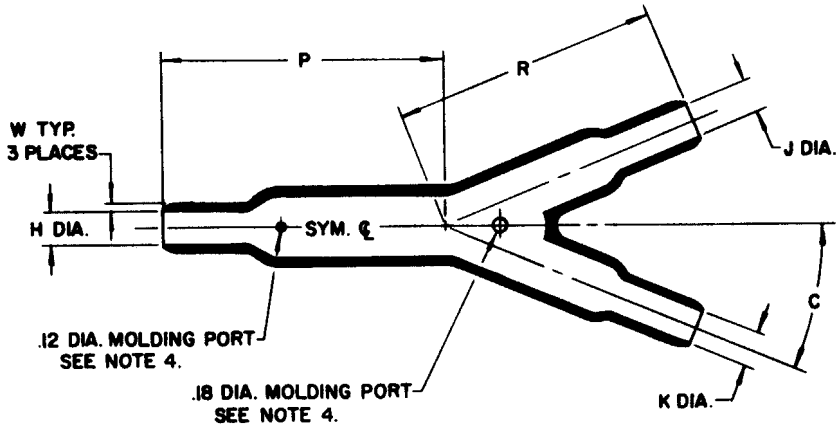

THERMOFIT • SPECIFICATION CONTROL DRAWING • MOLDED PARTS

NOTES

- All dimensions are in inches; all angles are in degrees.
- Dimensions appearing in table below are as follows:
a - As supplied b - After unrestricted recovery
- Weight shown in table of dimensions is based on polyolefin part.
- Molding ports are optional. When specified, they will be located as shown. Order 381A115-3-00 when molding ports are required.

ORDERING INFORMATION

Matl. No.	Description	Rayclad Matl. Spec.	Specific Grav. Max.
3	Polyolefin	RT 301	1.40
4	Flex poly	RT 1304	1.40
5	Neoprene	RT 501	1.50
6	Silicone, flame retarded	RT 602	1.35
12	Viton	RT 1312	1.95
25	Elastomer, fluid resistant	RT 1325	

Add material number as suffix to part number;
Example - Order 381A115-3 when polyolefin is required.

TABLE OF DIMENSIONS

PART NO.	H		J and K		P		R		HW		JW and KW		C		Weight lbs ±10%
	Min a	Max b	Min a	Max b	Max a	±10% b	Max a	±10% b	a	±20% b	a	±20% b	±10° a	±5° b	
381A115-	1.12	.49	1.06	.49	-	3.44	-	3.45	-	.10	-	.10	10	22-1/2	.135