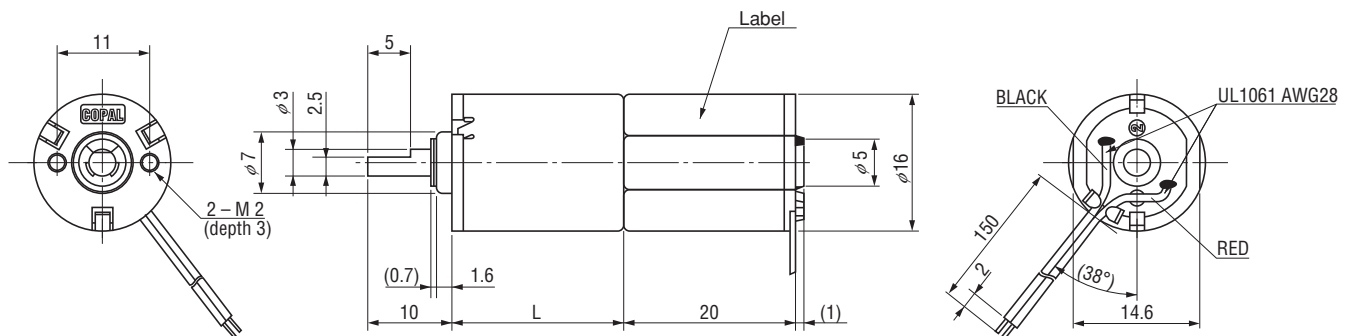

RoHS compliant

Weight : approx. 27 g

■ PART NUMBER DESIGNATION

HG16 - 120 - A B - 00

Series name

Gear ratio

030 : 1/30 120 : 1/120
060 : 1/60 240 : 1/240

Rated voltage

※ Verify the above part numbers when placing orders.

HG16

DC GEARED MOTORS

STANDARD SPECIFICATIONS

<With gearbox>

Gear ratio		1/30	1/60	1/120	1/240
Tolerance torque	mN·m	29.4	41.2	58.8	
Rated torque	mN·m	24.5	34.3	49	
Rated speed	min ⁻¹	310	175	85	55
Rated current	mA	DC6 V : 350 DC12 V : 180	DC6 V : 300 DC12 V : 160	DC6 V : 240 DC12 V : 120	DC6 V : 170 DC12 V : 90
No load speed	min ⁻¹	390	210	100	60
Starting current	mA	DC6 V : 1300		DC12 V : 600	

PERFORMANCE CURVES

(Figures in the table are typical values under rated operating condition.)

OUTLINE DIMENSIONS

(Unit: mm)

Marks L

Gear ratio	1/30	1/60	1/120	1/240
L	16		20	

X-ON Electronics

Largest Supplier of Electrical and Electronic Components