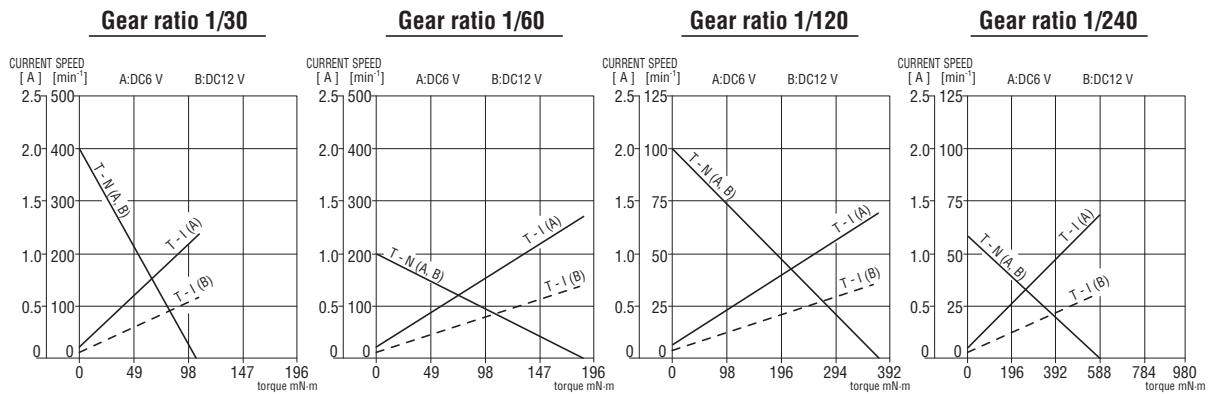

RoHS compliant

Weight : approx. 27 g

■ PART NUMBER DESIGNATION

HG16 - 120 - A B - 00

Series name

Gear ratio

030 : 1/30 120 : 1/120
060 : 1/60 240 : 1/240

Rated voltage

A : DC6 V
B : DC12 V

■ LIST OF PART NUMBER

Gear ratio	Rated voltage	
	DC6 V	DC12 V
1/30	HG16-030-AA-00	HG16-030-AB-00
1/60	HG16-060-AA-00	HG16-060-AB-00
1/120	HG16-120-AA-00	HG16-120-AB-00
1/240	HG16-240-AA-00	HG16-240-AB-00

※ Verify the above part numbers when placing orders.

HG16

DC GEARED MOTORS

STANDARD SPECIFICATIONS

<With gearbox>

Gear ratio		1/30	1/60	1/120	1/240
Tolerance torque	mN·m	29.4	41.2	58.8	
Rated torque	mN·m	24.5	34.3	49	
Rated speed	min ⁻¹	310	175	85	55
Rated current	mA	DC6 V : 350 DC12 V : 180	DC6 V : 300 DC12 V : 160	DC6 V : 240 DC12 V : 120	DC6 V : 170 DC12 V : 90
No load speed	min ⁻¹	390	210	100	60
Starting current	mA	DC6 V : 1300		DC12 V : 600	

PERFORMANCE CURVES

(Figures in the table are typical values under rated operating condition.)

OUTLINE DIMENSIONS

(Unit: mm)

Marks L

Gear ratio	1/30	1/60	1/120	1/240
L	16		20	

X-ON Electronics

Largest Supplier of Electrical and Electronic Components