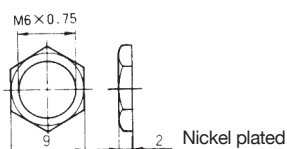

Hex Nut

140008010237