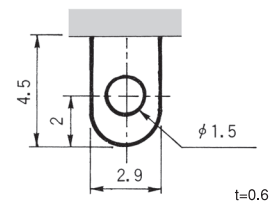

Terminal Style