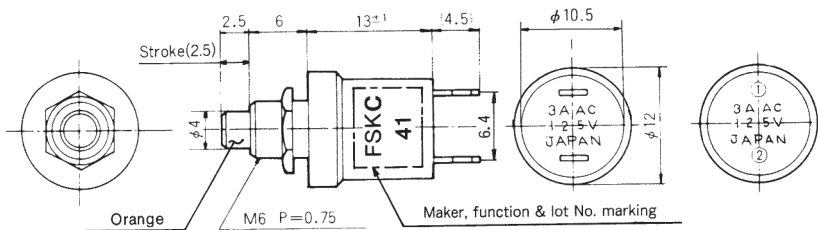

SPST

Terminal numbers are not shown on the switch.

Part No.	Switching function	
MSP103B-Z	ON	(OFF)
Connecting terminals	1-2	—
MSP103C-Z	OFF	(ON)
Connecting terminals	—	1-2

Standard Accessories

(Supplied with switch)

Hex Nut

140008010237

Panel Cut-Out Dimensions

Panel thickness : 3.5 mm max.

Soldering Specifications

- (1) Manual Soldering
  Device : Soldering iron
- (2) 380°C, 3 seconds, Max.

(ON)&(OFF) : Momentary.