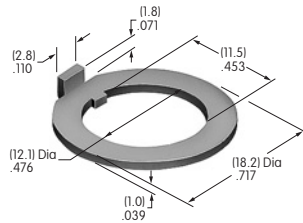

**AT500s**

**AT501 (M-metric H-inch)**  
**Knurled Face Nut**  
 Brass with chrome plating  
 Series: D2 DB EB M MB20  
 MB24 P

**AT503 (M-metric H-inch)**  
**Hex Face Nut**  
 Brass with chrome plating  
 Series: M P S SB WB WT

**AT504M**  
**Knurled Face Nut**  
 Brass with chrome plating  
 Series: M P S SB SCB  
 WB WT

**AT506M**  
**Locking Ring**  
 Steel with zinc/chromate  
 Series: M MB20 P S SB

**AT507 (M-metric H-inch)**  
**Locking Ring**  
 Steel with zinc/chromate  
 Series: D2 DB EB M MB20  
 MB24 MB25 MR P

**AT508**  
**Internal Tooth Lockwasher**  
 Steel with zinc/chromate  
 Series: M P S SB SCB  
 SK TL WB WT

**AT509**  
**Internal Tooth Lockwasher**  
 Steel with zinc/chromate  
 Series: D2 DB EB FR01 M  
 MB25 MR P S SB