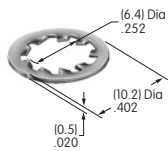

**AT504M**  
**Knurled Face Nut**  
 Brass with chrome plating  
 Series: M P S SB SCB  
 WB WT

**AT506M**  
**Locking Ring**  
 Steel with zinc/chromate  
 Series: M MB20 P S SB

**AT507 (M-metric H-inch)**  
**Locking Ring**  
 Steel with zinc/chromate  
 Series: D2 DB EB M MB20  
 MB24 MB25 MR P

**AT508**  
**Internal Tooth Lockwasher**  
 Steel with zinc/chromate  
 Series: M P S SB SCB  
 SK TL WB WT

**AT509**  
**Internal Tooth Lockwasher**  
 Steel with zinc/chromate  
 Series: D2 DB EB FR01 M  
 MB25 MR P S SB

**AT512 (M-metric H-inch)**  
**Conical Nut**  
 Brass with chrome plating  
 Series: EB MB20

**AT512C (M-metric H-inch)**  
**Conical Nut**  
 Brass with chrome plating  
 Series: EB MB20

**AT513H**  
**Hex Nut**  
 Brass with nickel plating  
 Series: M MB20 MB24