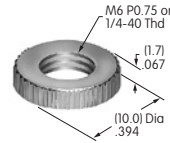

Slides

Tactiles

Tilt

Touch

Indicators

Accessories

Supplement

**AT499**  
**Protective Guard for Square**  
 Cover: Polycarbonate  
 Base: Polyamide  
 Series: LB

**AT500s**

**AT501 (M-metric H-inch)**  
**Knurled Face Nut**  
 Brass with chrome plating  
 Series: D2 DB EB M MB20  
 MB24 P

**AT503 (M-metric H-inch)**  
**Hex Face Nut**  
 Brass with chrome plating  
 Series: M P S SB WB WT

**AT504M**  
**Knurled Face Nut**  
 Brass with chrome plating  
 Series: M P S SB SCB  
 WB WT

**AT506M**  
**Locking Ring**  
 Steel with zinc/chromate  
 Series: M MB20 P S SB

**AT507 (M-metric H-inch)**  
**Locking Ring**  
 Steel with zinc/chromate  
 Series: D2 DB EB M MB20  
 MB24 MB25 MR P

**AT512 (M-metric H-inch)**  
**Conical Nut**  
 Brass with chrome plating  
 Series: EB MB20

**AT512C (M-metric H-inch)**  
**Conical Nut**  
 Brass with chrome plating  
 Series: EB MB20

**AT513H**  
**Hex Nut**  
 Brass with nickel plating  
 Series: M MB20 MB24