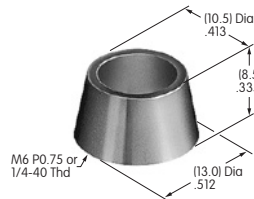

**AT500s**

**AT501 (M-metric H-inch)**  
**Knurled Face Nut**  
 Brass with chrome plating  
 Series: D2 DB EB M MB20  
 MB24 P

**AT503 (M-metric H-inch)**  
**Hex Face Nut**  
 Brass with chrome plating  
 Series: M P S SB WB WT

**AT504M**  
**Knurled Face Nut**  
 Brass with chrome plating  
 Series: M P S SB SCB  
 WB WT

**AT506M**  
**Locking Ring**  
 Steel with zinc/chromate  
 Series: M MB20 P S SB

**AT507 (M-metric H-inch)**  
**Locking Ring**  
 Steel with zinc/chromate  
 Series: D2 DB EB M MB20  
 MB24 MB25 MR P

**AT508**  
**Internal Tooth Lockwasher**  
 Steel with zinc/chromate  
 Series: M P S SB SCB  
 SK TL WB WT

**AT509**  
**Internal Tooth Lockwasher**  
 Steel with zinc/chromate  
 Series: D2 DB EB FR01 M  
 MB25 MR P S SB

**AT512 (M-metric H-inch)**  
**Conical Nut**  
 Brass with chrome plating  
 Series: EB MB20

**AT512C (M-metric H-inch)**  
**Conical Nut**  
 Brass with chrome plating  
 Series: EB MB20

**AT513H**  
**Hex Nut**  
 Brass with nickel plating  
 Series: M MB20 MB24