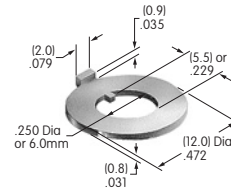

**AT500s**

**AT501 (M-metric H-inch)**  
**Knurled Face Nut**  
 Brass with chrome plating  
 Series: D2 DB EB M MB20  
 MB24 P

**AT503 (M-metric H-inch)**  
**Hex Face Nut**  
 Brass with chrome plating  
 Series: M P S SB WB WT

**AT504M**  
**Knurled Face Nut**  
 Brass with chrome plating  
 Series: M P S SB SCB  
 WB WT

**AT506M**  
**Locking Ring**  
 Steel with zinc/chromate  
 Series: M MB20 P S SB

**AT507 (M-metric H-inch)**  
**Locking Ring**  
 Steel with zinc/chromate  
 Series: D2 DB EB M MB20  
 MB24 MB25 MR P

**AT508**  
**Internal Tooth Lockwasher**  
 Steel with zinc/chromate  
 Series: M P S SB SCB  
 SK TL WB WT

**AT509**  
**Internal Tooth Lockwasher**  
 Steel with zinc/chromate  
 Series: D2 DB EB FR01 M  
 MB25 MR P S SB