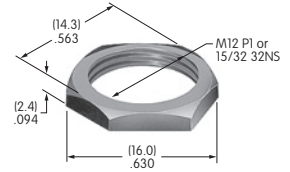

Slides

Tactiles

Tilt

Touch

Indicators

Accessories

Supplement

**AT499**  
**Protective Guard for Square**  
 Cover: Polycarbonate  
 Base: Polyamide  
 Series: LB

**AT500s**

**AT501 (M-metric H-inch)**  
**Knurled Face Nut**  
 Brass with chrome plating  
 Series: D2 DB EB M MB20  
 MB24 P

**AT503 (M-metric H-inch)**  
**Hex Face Nut**  
 Brass with chrome plating  
 Series: M P S SB WB WT

**AT504M**  
**Knurled Face Nut**  
 Brass with chrome plating  
 Series: M P S SB SCB  
 WB WT

**AT506M**  
**Locking Ring**  
 Steel with zinc/chromate  
 Series: M MB20 P S SB

**AT507 (M-metric H-inch)**  
**Locking Ring**  
 Steel with zinc/chromate  
 Series: D2 DB EB M MB20  
 MB24 MB25 MR P