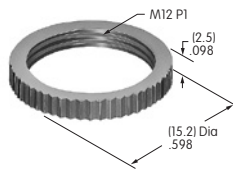

**AT500s**

**AT501 (M-metric H-inch)**  
**Knurled Face Nut**  
 Brass with chrome plating  
 Series: D2 DB EB M MB20  
 MB24 P

**AT503 (M-metric H-inch)**  
**Hex Face Nut**  
 Brass with chrome plating  
 Series: M P S SB WB WT

**AT504M**  
**Knurled Face Nut**  
 Brass with chrome plating  
 Series: M P S SB SCB  
 WB WT

**AT506M**  
**Locking Ring**  
 Steel with zinc/chromate  
 Series: M MB20 P S SB

**AT507 (M-metric H-inch)**  
**Locking Ring**  
 Steel with zinc/chromate  
 Series: D2 DB EB M MB20  
 MB24 MB25 MR P

**AT508**  
**Internal Tooth Lockwasher**  
 Steel with zinc/chromate  
 Series: M P S SB SCB  
 SK TL WB WT

**AT509**  
**Internal Tooth Lockwasher**  
 Steel with zinc/chromate  
 Series: D2 DB EB FR01 M  
 MB25 MR P S SB

**AT512 (M-metric H-inch)**  
**Conical Nut**  
 Brass with chrome plating  
 Series: EB MB20

**AT512C (M-metric H-inch)**  
**Conical Nut**  
 Brass with chrome plating  
 Series: EB MB20

**AT513H**  
**Hex Nut**  
 Brass with nickel plating  
 Series: M MB20 MB24