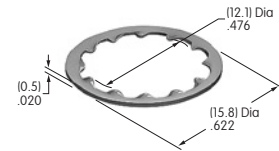

AT509
Internal Tooth Lockwasher
Steel with zinc/chromate
Series: D2 DB EB FR01 M
MB25 MR P S SB

AT512 (M-metric H-inch)
Conical Nut
Brass with chrome plating
Series: EB MB20

AT512C (M-metric H-inch)
Conical Nut
Brass with chrome plating
Series: EB MB20

AT513H
Hex Nut
Brass with nickel plating
Series: M MB20 MB24