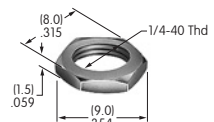

**AT500s**

**AT501 (M-metric H-inch)**  
**Knurled Face Nut**  
 Brass with chrome plating  
 Series: D2 DB EB M MB20  
 MB24 P

**AT503 (M-metric H-inch)**  
**Hex Face Nut**  
 Brass with chrome plating  
 Series: M P S SB WB WT

**AT504M**  
**Knurled Face Nut**  
 Brass with chrome plating  
 Series: M P S SB SCB  
 WB WT

**AT506M**  
**Locking Ring**  
 Steel with zinc/chromate  
 Series: M MB20 P S SB

**AT507 (M-metric H-inch)**  
**Locking Ring**  
 Steel with zinc/chromate  
 Series: D2 DB EB M MB20  
 MB24 MB25 MR P

**AT508**  
**Internal Tooth Lockwasher**  
 Steel with zinc/chromate  
 Series: M P S SB SCB  
 SK TL WB WT

**AT509**  
**Internal Tooth Lockwasher**  
 Steel with zinc/chromate  
 Series: D2 DB EB FR01 M  
 MB25 MR P S SB

**AT512 (M-metric H-inch)**  
**Conical Nut**  
 Brass with chrome plating  
 Series: EB MB20

**AT512C (M-metric H-inch)**  
**Conical Nut**  
 Brass with chrome plating  
 Series: EB MB20

**AT513H**  
**Hex Nut**  
 Brass with nickel plating  
 Series: M MB20 MB24