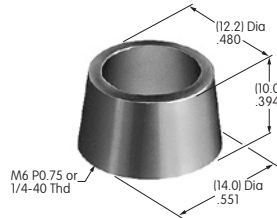

**AT500s**

**AT501 (M-metric H-inch)**  
**Knurled Face Nut**  
 Brass with chrome plating  
 Series: D2 DB EB M MB20  
 MB24 P

**AT503 (M-metric H-inch)**  
**Hex Face Nut**  
 Brass with chrome plating  
 Series: M P S SB WB WT

**AT504M**  
**Knurled Face Nut**  
 Brass with chrome plating  
 Series: M P S SB SCB  
 WB WT

**AT506M**  
**Locking Ring**  
 Steel with zinc/chromate  
 Series: M MB20 P S SB

**AT507 (M-metric H-inch)**  
**Locking Ring**  
 Steel with zinc/chromate  
 Series: D2 DB EB M MB20  
 MB24 MB25 MR P

**AT508**  
**Internal Tooth Lockwasher**  
 Steel with zinc/chromate  
 Series: M P S SB SCB  
 SK TL WB WT

**AT509**  
**Internal Tooth Lockwasher**  
 Steel with zinc/chromate  
 Series: D2 DB EB FR01 M  
 MB25 MR P S SB

**AT512 (M-metric H-inch)**  
**Conical Nut**  
 Brass with chrome plating  
 Series: EB MB20

**AT512C (M-metric H-inch)**  
**Conical Nut**  
 Brass with chrome plating  
 Series: EB MB20

**AT513H**  
**Hex Nut**  
 Brass with nickel plating  
 Series: M MB20 MB24