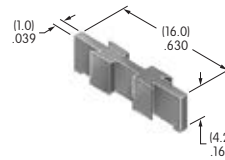

Accessories & Hardware

AT532T (M-metric H-inch)
Threaded Through Dress Nut
Brass with nickel plating
Series: EB M MB20 MB24 P

AT533T (M-metric H-inch)
Threaded Through Dress Nut
Brass with nickel plating
Series: EB M MB20 MB24 P

AT535
Rubber Ring for MR Panel Seal
Nitrile butadiene rubber
Series: MRB MRK

AT536
Hex Nut
Brass with nickel plating
Series: FB

AT537
O-ring
Nitrile butadiene rubber
Series: S

AT541
O-ring for Panel Seal with AT4115
Nitrile butadiene rubber
Series: YB

AT542
Coupler for LCD 36 x 24 Pushbutton
PBT
Series: SmartSwitch

AT543
Support Bracket
Steel with tin plating
Series: MRK

AT545
Locking Ring
Steel with zinc/chromate
Series: MRA MRB MRK

AT546
Mounting Bracket for Block Mounting
Phosphor bronze with tin plating
Series: GB2

AT547
Mounter for AT4140
Polyamide
Color: A
Series: JB

AT548
Panel Mount Housing for LCD 36 x 24 Pushbutton (not for Compact SmartSwitch)
Polyamide
Color: A
Series: SmartSwitch

Color Codes: A Black B White C Red D Amber E Yellow F Green G Blue H Gray J Clear

Accessories
Supplement

Rotaries
Slides
Tactiles
Tilt
Touch
Indicators

Keylocks
Programmable
Illuminated PB
Pushbuttons
Rockers
Toggles