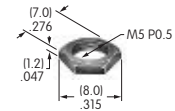

Accessories & Hardware

AT532T (M-metric H-inch)
Threaded Through Dress Nut
Brass with nickel plating
Series: EB M MB20 MB24 P

AT533T (M-metric H-inch)
Threaded Through Dress Nut
Brass with nickel plating
Series: EB M MB20 MB24 P

AT535
Rubber Ring for MR Panel Seal
Nitrile butadiene rubber
Series: MRB MRK

AT536
Hex Nut
Brass with nickel plating
Series: FB

AT537
O-ring
Nitrile butadiene rubber
Series: S

AT541
O-ring for Panel Seal with AT4115
Nitrile butadiene rubber
Series: YB

AT542
Coupler for LCD 36 x 24 Pushbutton
PBT
Series: SmartSwitch

AT543
Support Bracket
Steel with tin plating
Series: MRK

AT545
Locking Ring
Steel with zinc/chromate
Series: MRA MRB MRK

AT546
Mounting Bracket for Block Mounting
Phosphor bronze with tin plating
Series: GB2

AT547
Mounter for AT4140
Polyamide
Color: A
Series: JB

AT548
Panel Mount Housing for LCD 36 x 24 Pushbutton (not for Compact SmartSwitch)
Polyamide
Color: A
Series: SmartSwitch

Color Codes: A Black B White C Red D Amber E Yellow F Green G Blue H Gray J Clear

Accessories
Supplement

Rotaries
Slides
Tactiles
Tilt
Touch
Indicators

Keylocks
Programmable
Illuminated PB
Pushbuttons
Rockers
Toggles