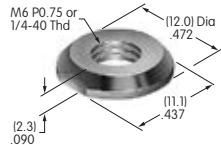

# Accessories & Hardware

**AT532T (M-metric H-inch)**  
**Threaded Through Dress Nut**  
 Brass with nickel plating  
 Series: EB M MB20 MB24 P

**AT533T (M-metric H-inch)**  
**Threaded Through Dress Nut**  
 Brass with nickel plating  
 Series: EB M MB20 MB24 P

**AT535**  
**Rubber Ring for MR Panel Seal**  
 Nitrile butadiene rubber  
 Series: MRB MRK

**AT536**  
**Hex Nut**  
 Brass with nickel plating  
 Series: FB

**AT537**  
**O-ring**  
 Nitrile butadiene rubber  
 Series: S