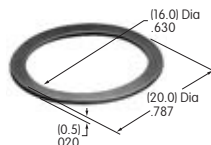

# Accessories & Hardware

**AT532T (M-metric H-inch)**  
**Threaded Through Dress Nut**  
 Brass with nickel plating  
 Series: EB M MB20 MB24 P

**AT533T (M-metric H-inch)**  
**Threaded Through Dress Nut**  
 Brass with nickel plating  
 Series: EB M MB20 MB24 P

**AT535**  
**Rubber Ring for MR Panel Seal**  
 Nitrile butadiene rubber  
 Series: MRB MRK

**AT536**  
**Hex Nut**  
 Brass with nickel plating  
 Series: FB

**AT537**  
**O-ring**  
 Nitrile butadiene rubber  
 Series: S

**AT541**  
**O-ring for Panel Seal with AT4115**  
 Nitrile butadiene rubber  
 Series: YB

**AT542**  
**Coupler for LCD 36 x 24 Pushbutton**  
 PBT  
 Series: SmartSwitch

**AT543**  
**Support Bracket**  
 Steel with tin plating  
 Series: MRK