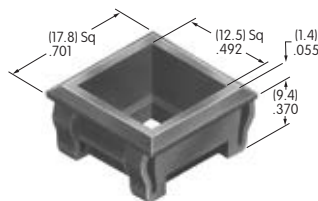

**AT541**  
**O-ring for Panel Seal with AT4115**  
 Nitrile butadiene rubber  
 Series: YB

**AT542**  
**Coupler for LCD 36 x 24 Pushbutton**  
 PBT  
 Series: SmartSwitch

**AT543**  
**Support Bracket**  
 Steel with tin plating  
 Series: MRK

**AT545**  
**Locking Ring**  
 Steel with zinc/chromate  
 Series: MRA MRB MRK

**AT546**  
**Mounting Bracket for Block Mounting**  
 Phosphor bronze with tin plating  
 Series: GB2

**AT547**  
**Mounter for AT4140**  
 Polyamide  
 Color: A  
 Series: JB