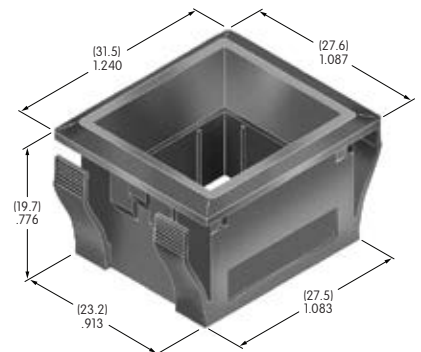

AT548
Panel Mount Housing for LCD 36 x 24 Pushbutton (not for Compact SmartSwitch)
Polyamide
Color: A
Series: SmartSwitch