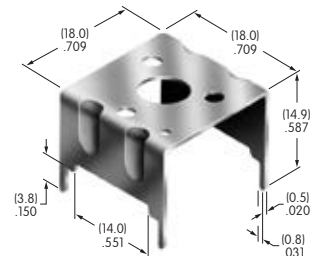

AT543
Support Bracket
Steel with tin plating
Series: MRK