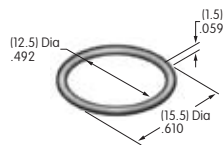

# Accessories & Hardware

**AT532T (M-metric H-inch)**  
**Threaded Through Dress Nut**  
 Brass with nickel plating  
 Series: EB M MB20 MB24 P

**AT533T (M-metric H-inch)**  
**Threaded Through Dress Nut**  
 Brass with nickel plating  
 Series: EB M MB20 MB24 P

**AT535**  
**Rubber Ring for MR Panel Seal**  
 Nitrile butadiene rubber  
 Series: MRB MRK

**AT536**  
**Hex Nut**  
 Brass with nickel plating  
 Series: FB

**AT537**  
**O-ring**  
 Nitrile butadiene rubber  
 Series: S