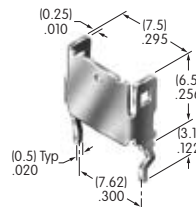

**AT541**  
**O-ring for Panel Seal with AT4115**  
 Nitrile butadiene rubber  
 Series: YB

**AT542**  
**Coupler for LCD 36 x 24 Pushbutton**  
 PBT  
 Series: SmartSwitch

**AT543**  
**Support Bracket**  
 Steel with tin plating  
 Series: MRK

**AT545**  
**Locking Ring**  
 Steel with zinc/chromate  
 Series: MRA MRB MRK

**AT546**  
**Mounting Bracket for Block Mounting**  
 Phosphor bronze with tin plating  
 Series: GB2

**AT547**  
**Mounter for AT4140**  
 Polyamide  
 Color: A  
 Series: JB