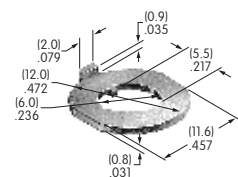

**AT535**  
**Rubber Ring for MR Panel Seal**  
 Nitrile butadiene rubber  
 Series: MRB MRK

**AT536**  
**Hex Nut**  
 Brass with nickel plating  
 Series: FB

**AT537**  
**O-ring**  
 Nitrile butadiene rubber  
 Series: S

**AT541**  
**O-ring for Panel Seal with AT4115**  
 Nitrile butadiene rubber  
 Series: YB

**AT542**  
**Coupler for LCD 36 x 24 Pushbutton**  
 PBT  
 Series: SmartSwitch

**AT543**  
**Support Bracket**  
 Steel with tin plating  
 Series: MRK

**AT545**  
**Locking Ring**  
 Steel with zinc/chromate  
 Series: MRA MRB MRK

**AT546**  
**Mounting Bracket for Block Mounting**  
 Phosphor bronze with tin plating  
 Series: GB2

**AT547**  
**Mounter for AT4140**  
 Polyamide  
 Color: A  
 Series: JB