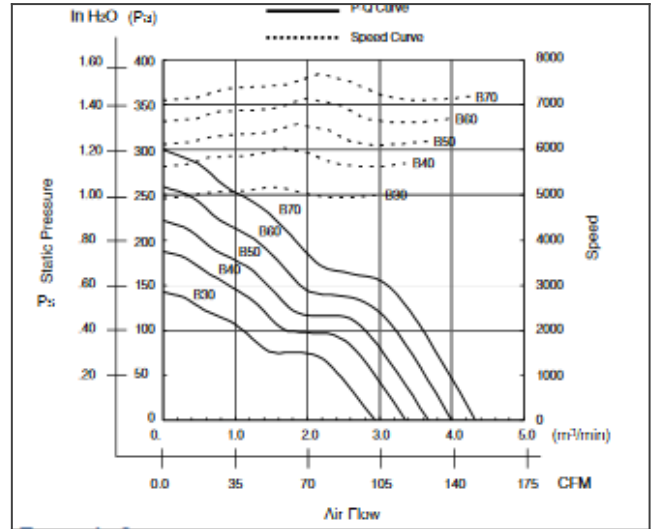

Material

Casing: Plastic (Black) UL94V-0
 Impeller: Plastic (Black) UL94V-0
 Lead Wire: UL3385, AWG26, +Red, -Black

order part 3615RL-05W-B30-E00 Ball Bearing Fan DC Fans

DC Fans

3615RL characteristic curve

3615RL product drawing

3615RL panel cut out

Detailed Specifications

DC Fans

Expected Life:	25 degree C 100,000 Hours (L10)
DC Fan:	Ball Bearing Fan
Nominal Voltage:	24[V]
Operating Voltage Lower:	14[V]
Operating Voltage Upper:	13.2[V]
Industry:	Food Processing / Power Tools / Industrial Machines
Current:	0.4[A]
Input Power:	9.6[W]
Speed:	5000[min^{-1}]
Max. Air Flow:	2.94[m^3/min]
Max. Air Flow:	103.8[CFM]
Max. Static Pressure:	142[Pa]
Max. Static Pressure:	0.57[In H ₂ O]
Noise:	52.5[dB]
Mass:	230[g]
Fan Size:	92[mm]
Fan Width:	38[mm]
Life Expectancy L10:	25 degree C 100,000 Hours (L10)
Series:	3615RL