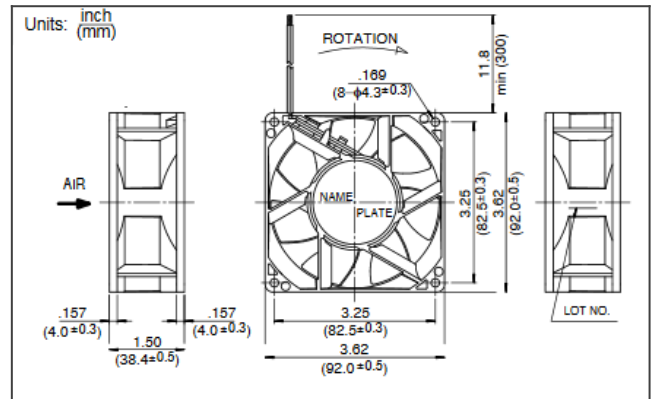

Material

Casing: Plastic (Black) UL94V-0
 Impeller: Plastic (Black) UL94V-0
 Lead Wire: UL3385, AWG26, +Red, -Black

order part 3615RL-05W-B30-E00 Ball Bearing Fan DC Fans

DC Fans

3615RL characteristic curve

3615RL product drawing

3615RL panel cut out

Detailed Specifications

DC Fans

Expected Life:	25 degree C 100,000 Hours (L10)
DC Fan:	Ball Bearing Fan
Nominal Voltage:	24[V]
Operating Voltage Lower:	14[V]
Operating Voltage Upper:	13.2[V]
Industry:	Food Processing / Power Tools / Industrial Machines
Current:	0.4[A]
Input Power:	9.6[W]
Speed:	5000[min^{-1}]
Max. Air Flow:	2.94[m^3/min]
Max. Air Flow:	103.8[CFM]
Max. Static Pressure:	142[Pa]
Max. Static Pressure:	0.57[In H ₂ O]
Noise:	52.5[dB]
Mass:	230[g]
Fan Size:	92[mm]
Fan Width:	38[mm]
Life Expectancy L10:	25 degree C 100,000 Hours (L10)
Series:	3615RL