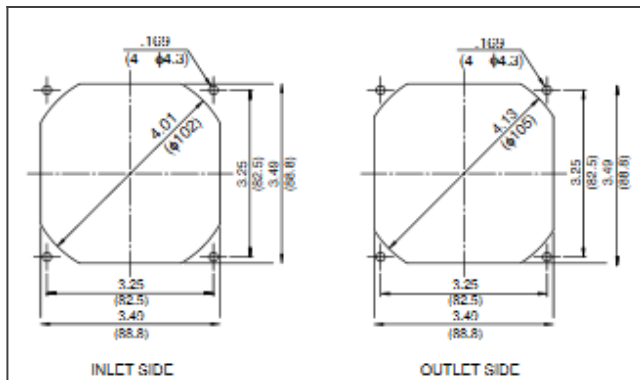

Material

Casing: Plastic (Black) UL94V-0
 Impeller: Plastic (Black) UL94V-0
 Lead Wire: UL3385, AWG26, +Red, -Black

order part 3615RL-05W-B30-E00 Ball Bearing Fan DC Fans

DC Fans

3615RL characteristic curve

3615RL product drawing

3615RL panel cut out

Detailed Specifications

DC Fans

Expected Life:	25 degree C 100,000 Hours (L10)
DC Fan:	Ball Bearing Fan
Nominal Voltage:	24[V]
Operating Voltage Lower:	14[V]
Operating Voltage Upper:	13.2[V]
Industry:	Food Processing / Power Tools / Industrial Machines
Current:	0.4[A]
Input Power:	9.6[W]
Speed:	5000[min^{-1}]
Max. Air Flow:	2.94[m^3/min]
Max. Air Flow:	103.8[CFM]
Max. Static Pressure:	142[Pa]
Max. Static Pressure:	0.57[In H ₂ O]
Noise:	52.5[dB]
Mass:	230[g]
Fan Size:	92[mm]
Fan Width:	38[mm]
Life Expectancy L10:	25 degree C 100,000 Hours (L10)
Series:	3615RL