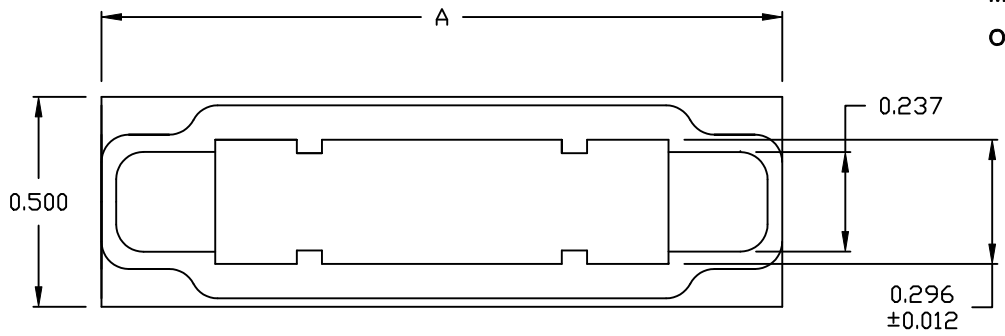

DESCRIPTION: SHIELDED DUST CAPS - FEMALE

MATERIAL: ABS WITH 50 MICRON GRAPHITE COATING  
 OPERATING TEMPERATURE: -35°C TO +85°C

POS	9	15	25
A	1.291	1.622	2.193
B	0.984	1.311	1.850

2 YY IN PART NUMBER  
 POSITION (09, 15, 25)  
 GENDER: 2 = FEMALE (RED)