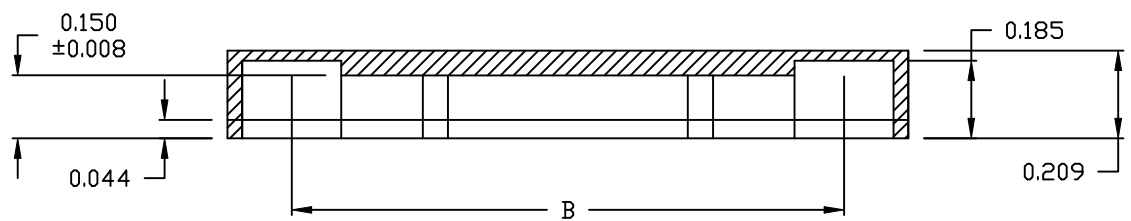

DESCRIPTION: SHIELDED DUST CAPS - FEMALE

MATERIAL: ABS WITH 50 MICRON GRAPHITE COATING  
 OPERATING TEMPERATURE: -35°C TO +85°C

POS	9	15	25
A	1.291	1.622	2.193
B	0.984	1.311	1.850

2 YY IN PART NUMBER  
 POSITION (09, 15, 25)  
 GENDER: 2 = FEMALE (RED)