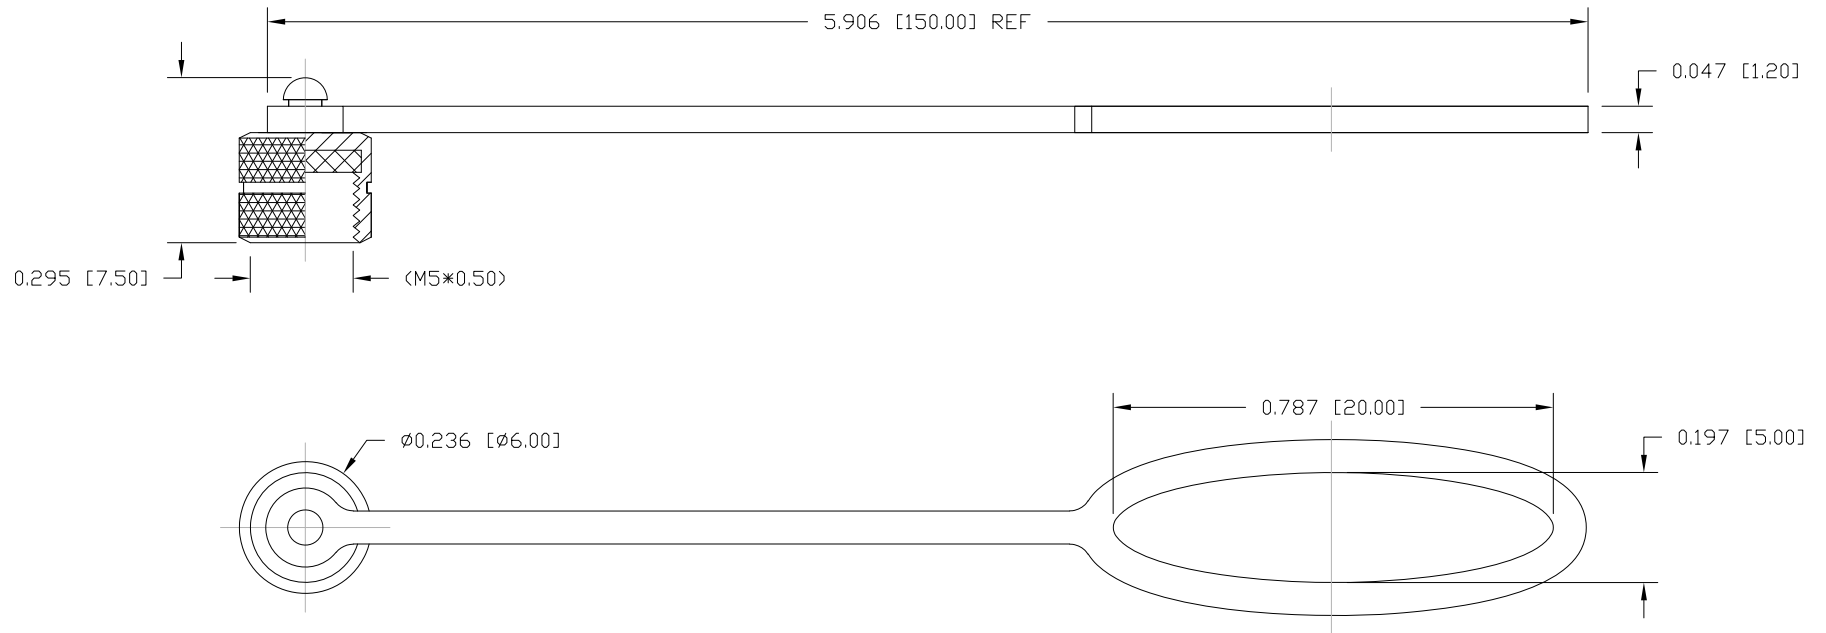

DESCRIPTION: M5 MALE - MALE DUST COVER

NOTE:
MATERIAL
CHAIN: PVC, BLACK
NUT: BRASS
O-RING: EPDM
FINISH
NUT: BLACK NICKEL

RoHS COMPLIANT

DO NOT SCALE FROM DRAWING

THESE DRAWINGS AND SPECIFICATIONS ARE THE PROPERTY OF NorComp AND SHALL NOT BE REPRODUCED, COPIED OR USED AS THE BASIS FOR THE MANUFACTURE OR SALE OF APPARATUS WITHOUT WRITTEN PERMISSION.