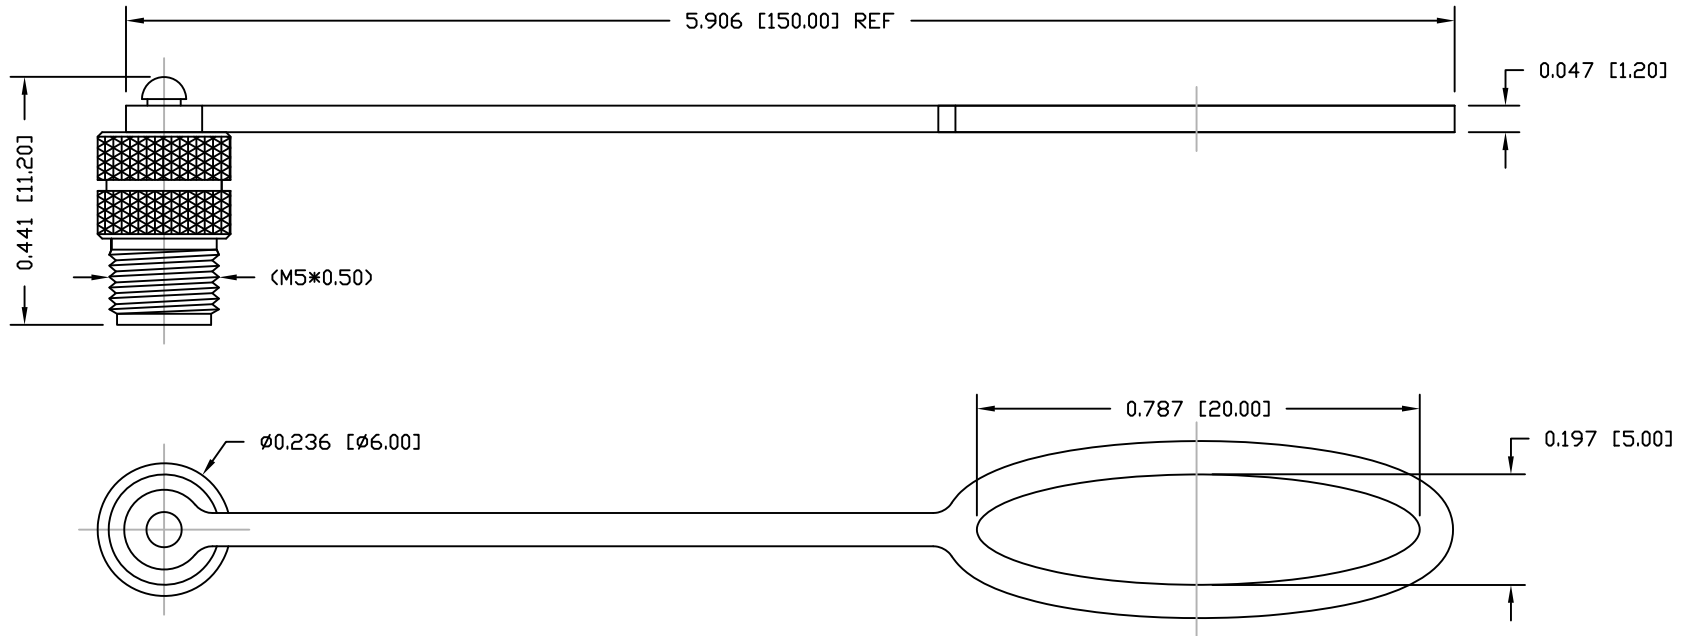

DESCRIPTION: M5 FEMALE - FEMALE DUST COVER

NOTE:
MATERIAL: PVC, BLACK
CHAIN: BRASS
NUT: BLACK NICKEL

RoHS COMPLIANT

DO NOT SCALE FROM DRAWING

THESE DRAWINGS AND SPECIFICATIONS ARE THE PROPERTY OF NorComp AND SHALL NOT BE REPRODUCED, COPIED OR USED AS THE BASIS FOR THE MANUFACTURE OR SALE OF APPARATUS WITHOUT WRITTEN PERMISSION.