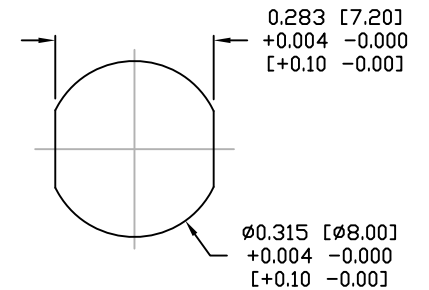

DESCRIPTION: M8 FEMALE - PANEL MOUNT (FRONT) - SOLDER CUP - 6 POS.

NOTE:

MATERIAL	
HOUSING:	PBT UL94V-0, BLACK
CONTACT:	BRASS
SHELL:	BRASS
NUT:	BRASS
O-RING:	EPDM, BLACK
FINISH:	
CONTACT:	GOLD PLATED OVER 50µ" NICKEL
SHELL:	NICKEL
NUT:	NICKEL
ELECTRICAL	
RATED CURRENT:	1.5A
RATED VOLTAGE:	30V
INSULATION RESISTANCE:	100 MΩhms MIN.
CONTACT RESISTANCE:	10 mΩhms MAX.
WATER PROOF:	IP67
ENVIRONMENT	
OPERATION TEMPERATURE:	-40°C TO +85°C
MAX WIRE AWG:	26

855-006-203R00Y

1 = GOLD FLASH  
4 = 10µ" GOLD

PANEL CUTOUT

RoHS COMPLIANT

UNITS = INCHES [MM]

DO NOT SCALE FROM DRAWING

THESE DRAWINGS AND SPECIFICATIONS ARE THE PROPERTY OF NorComp AND SHALL NOT BE REPRODUCED, COPIED OR USED AS THE BASIS FOR THE MANUFACTURE OR SALE OF APPARATUS WITHOUT WRITTEN PERMISSION.