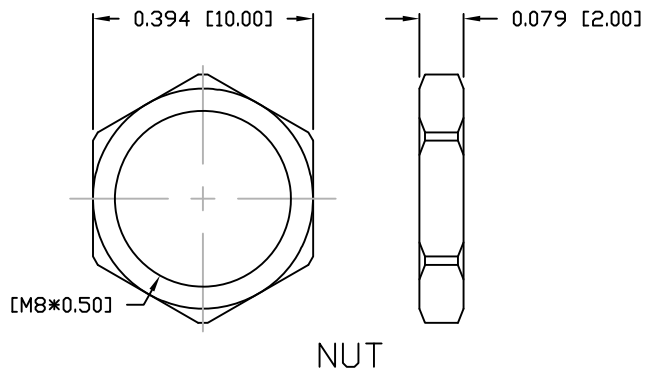

DESCRIPTION: M8 FEMALE - PANEL MOUNT (FRONT) - SOLDER CUP - 6 POS.

NOTE:

MATERIAL	
HOUSING:	PBT UL94V-0, BLACK
CONTACT:	BRASS
SHELL:	BRASS
NUT:	BRASS
O-RING:	EPDM, BLACK
FINISH:	
CONTACT:	GOLD PLATED OVER 50µ" NICKEL
SHELL:	NICKEL
NUT:	NICKEL
ELECTRICAL	
RATED CURRENT:	1.5A
RATED VOLTAGE:	30V
INSULATION RESISTANCE:	100 MΩhms MIN.
CONTACT RESISTANCE:	10 mΩhms MAX.
WATER PROOF:	IP67
ENVIRONMENT	
OPERATION TEMPERATURE:	-40°C TO +85°C
MAX WIRE AWG:	26

855-006-203R00Y

1 = GOLD FLASH  
4 = 10µ" GOLD

PANEL CUTOUT

RoHS COMPLIANT

UNITS = INCHES [MM]

DO NOT SCALE FROM DRAWING

THESE DRAWINGS AND SPECIFICATIONS ARE THE PROPERTY OF NorComp AND SHALL NOT BE REPRODUCED, COPIED OR USED AS THE BASIS FOR THE MANUFACTURE OR SALE OF APPARATUS WITHOUT WRITTEN PERMISSION.