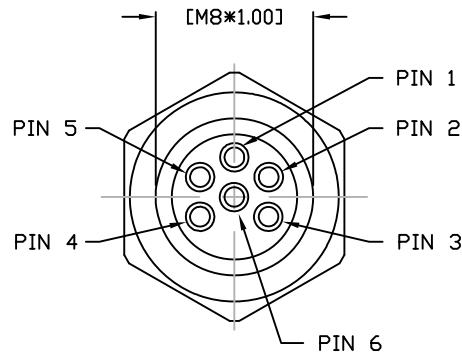

DESCRIPTION: M8 FEMALE - PANEL MOUNT (FRONT) - SOLDER CUP - 6 POS.

NOTE:

MATERIAL	
HOUSING:	PBT UL94V-0, BLACK
CONTACT:	BRASS
SHELL:	BRASS
NUT:	BRASS
O-RING:	EPDM, BLACK
FINISH:	
CONTACT:	GOLD PLATED OVER 50µ" NICKEL
SHELL:	NICKEL
NUT:	NICKEL
ELECTRICAL	
RATED CURRENT:	1.5A
RATED VOLTAGE:	30V
INSULATION RESISTANCE:	100 MΩhms MIN.
CONTACT RESISTANCE:	10 mΩhms MAX.
WATER PROOF:	IP67
ENVIRONMENT	
OPERATION TEMPERATURE:	-40°C TO +85°C
MAX WIRE AWG:	26

855-006-203R00Y

1 = GOLD FLASH  
4 = 10µ" GOLD

PANEL CUTOUT

RoHS COMPLIANT

UNITS = INCHES [MM]

DO NOT SCALE FROM DRAWING

THESE DRAWINGS AND SPECIFICATIONS ARE THE PROPERTY OF NorComp AND SHALL NOT BE REPRODUCED, COPIED OR USED AS THE BASIS FOR THE MANUFACTURE OR SALE OF APPARATUS WITHOUT WRITTEN PERMISSION.