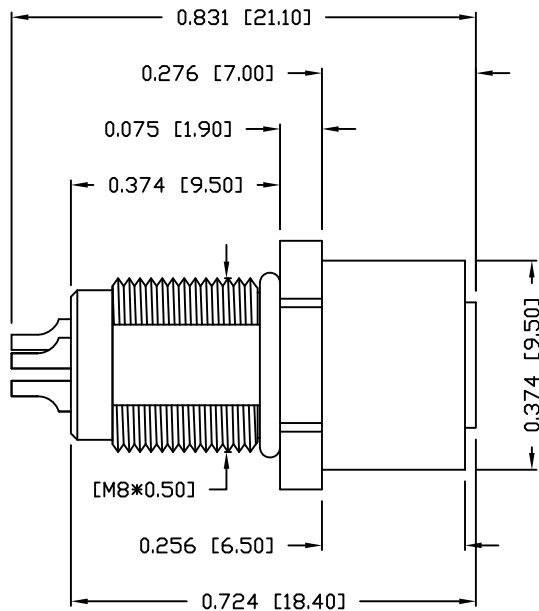

DESCRIPTION: M8 FEMALE - PANEL MOUNT (FRONT) - SOLDER CUP - 6 POS.

NOTE:

MATERIAL	
HOUSING:	PBT UL94V-0, BLACK
CONTACT:	BRASS
SHELL:	BRASS
NUT:	BRASS
O-RING:	EPDM, BLACK
FINISH:	
CONTACT:	GOLD PLATED OVER 50µ" NICKEL
SHELL:	NICKEL
NUT:	NICKEL
ELECTRICAL	
RATED CURRENT:	1.5A
RATED VOLTAGE:	30V
INSULATION RESISTANCE:	100 MΩhms MIN.
CONTACT RESISTANCE:	10 mΩhms MAX.
WATER PROOF:	IP67
ENVIRONMENT	
OPERATION TEMPERATURE:	-40°C TO +85°C
MAX WIRE AWG:	26

855-006-203R00Y

1 = GOLD FLASH  
4 = 10µ" GOLD

PANEL CUTOUT

RoHS COMPLIANT

UNITS = INCHES [MM]

DO NOT SCALE FROM DRAWING

THESE DRAWINGS AND SPECIFICATIONS ARE THE PROPERTY OF NorComp AND SHALL NOT BE REPRODUCED, COPIED OR USED AS THE BASIS FOR THE MANUFACTURE OR SALE OF APPARATUS WITHOUT WRITTEN PERMISSION.