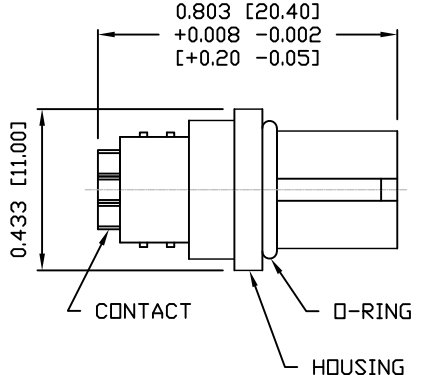

DESCRIPTION: M12 FEMALE - CABLE MOUNT - SOLDER CUP - 5 POS.

NOTE:
 MATERIAL
 HOUSING: PBT UL94V-0, BLACK
 CONTACT: BRASS
 NUT: BRASS
 O-RING: EPDM
 FINISH
 CONTACT: GOLD PLATED
 OVER 50µ" NICKEL
 NUT: NICKEL PLATED
 60µ" TO 10µ" OVER ALL
 ELECTRICAL
 RATED CURRENT: 4A
 RATED VOLTAGE: 60V
 INSULATION RESISTANCE: 100 MΩhms MIN.
 CONTACT RESISTANCE: 10 mΩhms MAX.
 WATER PROOF: IP67
 ENVIRONMENT
 OPERATION TEMPERATURE: -40°C TO +85°C
 MAX WIRE AWG: 22

858-005-203RSUY
 3 = BRASS/NICKEL NUT
 S = STAINLESS STEEL NUT
 1 = GOLD FLASH
 4 = 10µ" GOLD

RoHS COMPLIANT

UNITS = INCHES [MM]

DO NOT SCALE FROM DRAWING

	THESE DRAWINGS AND SPECIFICATIONS ARE THE PROPERTY OF NorComp AND SHALL NOT BE REPRODUCED, COPIED OR USED AS THE BASIS FOR THE MANUFACTURE OR SALE OF APPARATUS WITHOUT WRITTEN PERMISSION.	DRAWN:	DATE:		SCALE:	SHEET	OF	REV
		M. SIGMON	03-07-16		NTS	1	1	3
					DWG NO.	858-005-203RSUY		