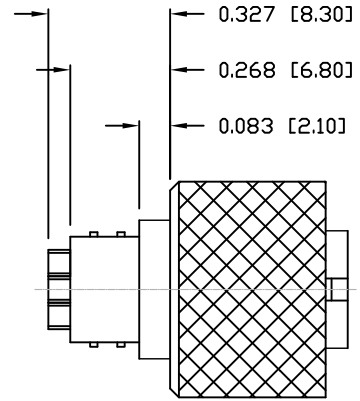

DESCRIPTION: M12 FEMALE - CABLE MOUNT - SOLDER CUP - 5 POS.

NOTE:
 MATERIAL
 HOUSING: PBT UL94V-0, BLACK
 CONTACT: BRASS
 NUT: BRASS
 O-RING: EPDM
 FINISH
 CONTACT: GOLD PLATED
 OVER 50µ" NICKEL
 NUT: NICKEL PLATED
 60µ" TO 10µ" OVER ALL
 ELECTRICAL
 RATED CURRENT: 4A
 RATED VOLTAGE: 60V
 INSULATION RESISTANCE: 100 MΩhms MIN.
 CONTACT RESISTANCE: 10 mΩhms MAX.
 WATER PROOF: IP67
 ENVIRONMENT
 OPERATION TEMPERATURE: -40°C TO +85°C
 MAX WIRE AWG: 22

858-005-203RSUY
 3 = BRASS/NICKEL NUT
 S = STAINLESS STEEL NUT
 1 = GOLD FLASH
 4 = 10µ" GOLD

RoHS COMPLIANT

UNITS = INCHES [MM]

DO NOT SCALE FROM DRAWING

	THESE DRAWINGS AND SPECIFICATIONS ARE THE PROPERTY OF NorComp AND SHALL NOT BE REPRODUCED, COPIED OR USED AS THE BASIS FOR THE MANUFACTURE OR SALE OF APPARATUS WITHOUT WRITTEN PERMISSION.	DRAWN:	DATE:		SCALE:	SHEET	OF	REV
		M. SIGMON	03-07-16		NTS	1	1	3
					DWG NO.	858-005-203RSUY		