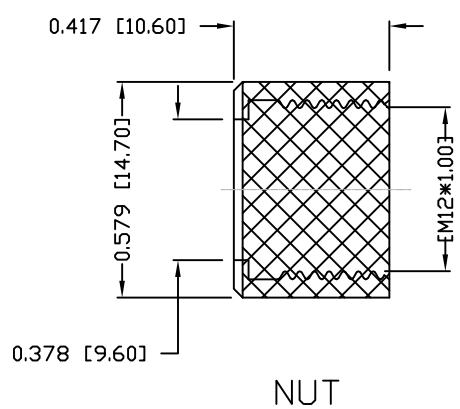

DESCRIPTION: M12 FEMALE - CABLE MOUNT - SOLDER CUP - 5 POS.

NOTE:
 MATERIAL
 HOUSING: PBT UL94V-0, BLACK
 CONTACT: BRASS
 NUT: BRASS
 O-RING: EPDM
 FINISH
 CONTACT: GOLD PLATED
 OVER 50µ" NICKEL
 NUT: NICKEL PLATED
 60µ" TO 10µ" OVER ALL
 ELECTRICAL
 RATED CURRENT: 4A
 RATED VOLTAGE: 60V
 INSULATION RESISTANCE: 100 MΩhms MIN.
 CONTACT RESISTANCE: 10 mΩhms MAX.
 WATER PROOF: IP67
 ENVIRONMENT
 OPERATION TEMPERATURE: -40°C TO +85°C
 MAX WIRE AWG: 22

858-005-203RSUY
 3 = BRASS/NICKEL NUT
 S = STAINLESS STEEL NUT
 1 = GOLD FLASH
 4 = 10µ" GOLD

RoHS COMPLIANT

UNITS = INCHES [MM]

DO NOT SCALE FROM DRAWING

	THESE DRAWINGS AND SPECIFICATIONS ARE THE PROPERTY OF NorComp AND SHALL NOT BE REPRODUCED, COPIED OR USED AS THE BASIS FOR THE MANUFACTURE OR SALE OF APPARATUS WITHOUT WRITTEN PERMISSION.	DRAWN:	DATE:		SCALE:	SHEET	OF	REV
		M. SIGMON	03-07-16		NTS	1	1	3
					DWG NO.	858-005-203RSUY		