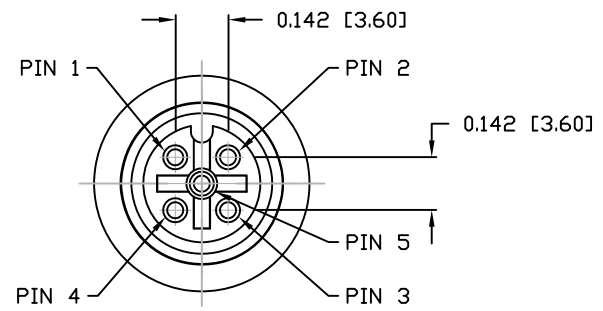

DESCRIPTION: M12 FEMALE - CABLE MOUNT - SOLDER CUP - 5 POS.

NOTE:
 MATERIAL
 HOUSING: PBT UL94V-0, BLACK
 CONTACT: BRASS
 NUT: BRASS
 O-RING: EPDM
 FINISH
 CONTACT: GOLD PLATED
 OVER 50µ" NICKEL
 NUT: NICKEL PLATED
 60µ" TO 10µ" OVER ALL
 ELECTRICAL
 RATED CURRENT: 4A
 RATED VOLTAGE: 60V
 INSULATION RESISTANCE: 100 MΩhms MIN.
 CONTACT RESISTANCE: 10 mΩhms MAX.
 WATER PROOF: IP67
 ENVIRONMENT
 OPERATION TEMPERATURE: -40°C TO +85°C
 MAX WIRE AWG: 22

858-005-203RSUY
 3 = BRASS/NICKEL NUT
 S = STAINLESS STEEL NUT
 1 = GOLD FLASH
 4 = 10µ" GOLD

RoHS COMPLIANT

UNITS = INCHES [MM]

DO NOT SCALE FROM DRAWING

	THESE DRAWINGS AND SPECIFICATIONS ARE THE PROPERTY OF NorComp AND SHALL NOT BE REPRODUCED, COPIED OR USED AS THE BASIS FOR THE MANUFACTURE OR SALE OF APPARATUS WITHOUT WRITTEN PERMISSION.	DRAWN:	DATE:		SCALE:	SHEET	OF	REV
		M. SIGMON	03-07-16		NTS	1	1	3
					DWG NO.	858-005-203RSUY		