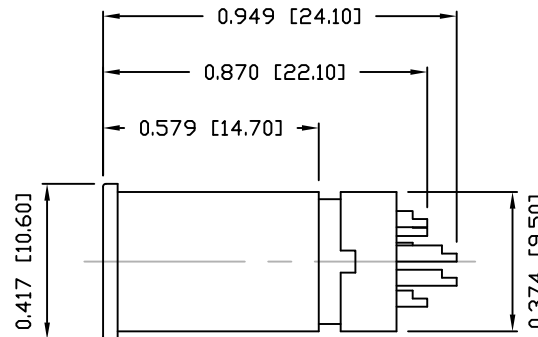

DESCRIPTION: M12 MALE - CABLE MOUNT - SOLDER CUP - 12 POS.

NUT

NOTE:

MATERIAL

HOUSING: PBT UL94V-0, BLACK
 CONTACT: BRASS
 NUT: BRASS
 O-RING: EPDM

FINISH

CONTACT: GOLD PLATED
 OVER 50µ" NICKEL
 NICKEL PLATED

NUT:

ELECTRICAL

RATED CURRENT: 1.5A
 RATED VOLTAGE: 30V
 INSULATION RESISTANCE: 100 MΩhms MIN.
 CONTACT RESISTANCE: 10 mΩhms MAX.
 WATER PROOF: IP67

ENVIRONMENT

OPERATION TEMPERATURE: -40°C TO +85°C
 MAX WIRE AWG: 26

858-012-103RLUY

3 = BRASS/NICKEL NUT
 S = STAINLESS STEEL NUT

1 = GOLD FLASH
 4 = 10µ" GOLD

RoHS COMPLIANT

UNITS = INCHES [MM]

DO NOT SCALE FROM DRAWING

THESE DRAWINGS AND SPECIFICATIONS ARE THE PROPERTY OF NorComp AND SHALL NOT BE REPRODUCED, COPIED OR USED AS THE BASIS FOR THE MANUFACTURE OR SALE OF APPARATUS WITHOUT WRITTEN PERMISSION.