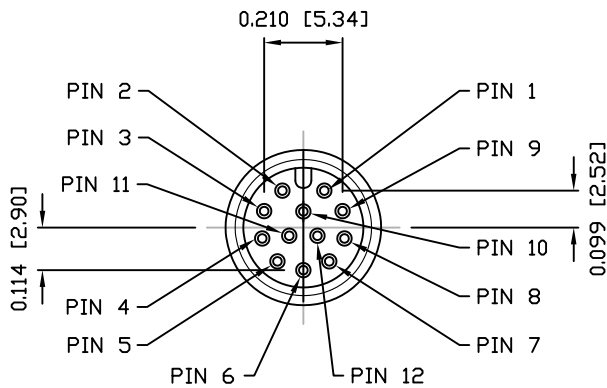

DESCRIPTION: M12 MALE - CABLE MOUNT - SOLDER CUP - 12 POS.

NUT

NOTE:

MATERIAL

HOUSING: PBT UL94V-0, BLACK
 CONTACT: BRASS
 NUT: BRASS
 O-RING: EPDM

FINISH

CONTACT: GOLD PLATED
 OVER 50µ" NICKEL
 NICKEL PLATED

NUT:

ELECTRICAL

RATED CURRENT: 1.5A
 RATED VOLTAGE: 30V
 INSULATION RESISTANCE: 100 MΩhms MIN.
 CONTACT RESISTANCE: 10 mΩhms MAX.
 WATER PROOF: IP67

ENVIRONMENT

OPERATION TEMPERATURE: -40°C TO +85°C
 MAX WIRE AWG: 26

858-012-103RLUY

3 = BRASS/NICKEL NUT
 S = STAINLESS STEEL NUT

1 = GOLD FLASH
 4 = 10µ" GOLD

RoHS COMPLIANT

UNITS = INCHES [MM]

DO NOT SCALE FROM DRAWING

THESE DRAWINGS AND SPECIFICATIONS ARE THE PROPERTY OF NorComp AND SHALL NOT BE REPRODUCED, COPIED OR USED AS THE BASIS FOR THE MANUFACTURE OR SALE OF APPARATUS WITHOUT WRITTEN PERMISSION.