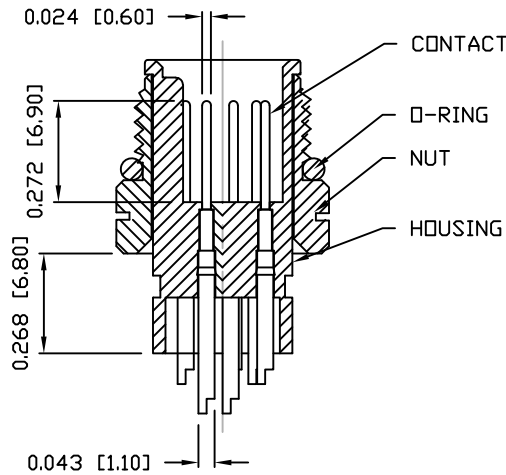

DESCRIPTION: M12 MALE - CABLE MOUNT - SOLDER CUP - 12 POS.

NUT

NOTE:

MATERIAL

HOUSING: PBT UL94V-0, BLACK
 CONTACT: BRASS
 NUT: BRASS
 O-RING: EPDM

FINISH

CONTACT: GOLD PLATED
 OVER 50µ" NICKEL
 NICKEL PLATED

NUT:

ELECTRICAL

RATED CURRENT: 1.5A
 RATED VOLTAGE: 30V
 INSULATION RESISTANCE: 100 MΩhms MIN.
 CONTACT RESISTANCE: 10 mΩhms MAX.
 WATER PROOF: IP67

ENVIRONMENT

OPERATION TEMPERATURE: -40°C TO +85°C
 MAX WIRE AWG: 26

858-012-103RLUY

3 = BRASS/NICKEL NUT
 S = STAINLESS STEEL NUT

1 = GOLD FLASH
 4 = 10µ" GOLD

RoHS COMPLIANT

UNITS = INCHES [MM]

DO NOT SCALE FROM DRAWING

THESE DRAWINGS AND SPECIFICATIONS ARE THE PROPERTY OF NorComp AND SHALL NOT BE REPRODUCED, COPIED OR USED AS THE BASIS FOR THE MANUFACTURE OR SALE OF APPARATUS WITHOUT WRITTEN PERMISSION.