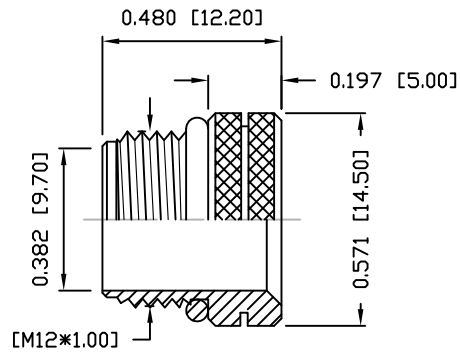

DESCRIPTION: M12 MALE - CABLE MOUNT - SOLDER CUP - 12 POS.

NUT

NOTE:

MATERIAL

HOUSING: PBT UL94V-0, BLACK
 CONTACT: BRASS
 NUT: BRASS
 O-RING: EPDM

FINISH

CONTACT: GOLD PLATED
 OVER 50µ" NICKEL
 NICKEL PLATED

NUT:

ELECTRICAL

RATED CURRENT: 1.5A
 RATED VOLTAGE: 30V
 INSULATION RESISTANCE: 100 MΩhms MIN.
 CONTACT RESISTANCE: 10 mΩhms MAX.
 WATER PROOF: IP67

ENVIRONMENT

OPERATION TEMPERATURE: -40°C TO +85°C
 MAX WIRE AWG: 26

858-012-103RLUY

3 = BRASS/NICKEL NUT
 S = STAINLESS STEEL NUT

1 = GOLD FLASH
 4 = 10µ" GOLD

RoHS COMPLIANT

UNITS = INCHES [MM]

DO NOT SCALE FROM DRAWING

THESE DRAWINGS AND SPECIFICATIONS ARE THE PROPERTY OF NorComp AND SHALL NOT BE REPRODUCED, COPIED OR USED AS THE BASIS FOR THE MANUFACTURE OR SALE OF APPARATUS WITHOUT WRITTEN PERMISSION.