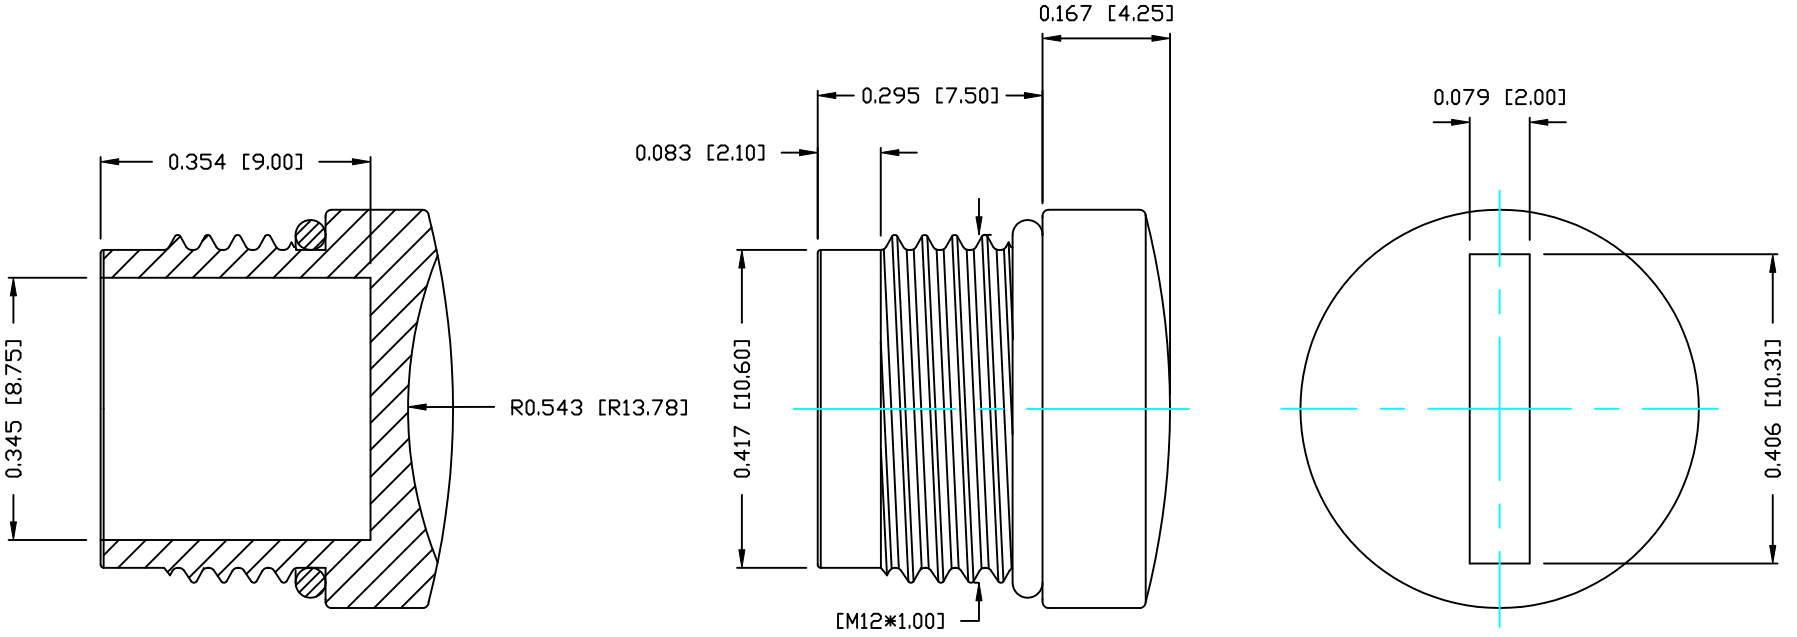

DESCRIPTION: M12 FEMALE DUST COVER

NOTE:

MATERIAL: BRASS
O-RING: NBR, BLACK
FINISH: NICKEL PLATED

RoHS COMPLIANT

DO NOT SCALE FROM DRAWING

THESE DRAWINGS AND SPECIFICATIONS ARE THE PROPERTY OF NorComp AND SHALL NOT BE REPRODUCED, COPIED OR USED AS THE BASIS FOR THE MANUFACTURE OR SALE OF APPARATUS WITHOUT WRITTEN PERMISSION.