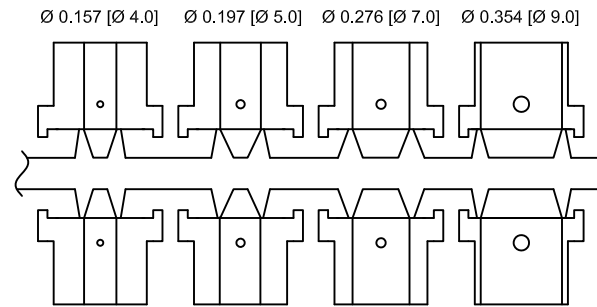

DIMENSIONS (in/mm)				
No. OF PINS	A	B	C	D
9	1.228	0.984	1.571	0.590
	31.19	24.99	39.90	14.99
15	1.555	1.312	1.634	0.590
	39.50	33.32	41.50	14.99
25	2.102	1.852	1.913	0.590
	53.39	47.04	48.59	14.99
37	2.744	2.500	2.110	0.590
	69.70	63.50	53.59	14.99

UNITS = INCHES [MM]

THESE DRAWINGS AND SPECIFICATIONS ARE THE PROPERTY OF NorComp AND SHALL NOT BE REPRODUCED, COPIED OR USED AS THE BASIS FOR THE MANUFACTURE OR SALE OF APPARATUS WITHOUT WRITTEN PERMISSION.

DRAWN: PAM JENKINS

DATE: 6-10-05

**NorComp**

SCALE NTS SHEET 1 OF 2 REV 10

DWG NO. 970 -YYY-040R011

RoHS COMPLIANT

DESCRIPTION: 970 SERIES D-SUB BACKSHELL

UNITS = INCHES [MM]