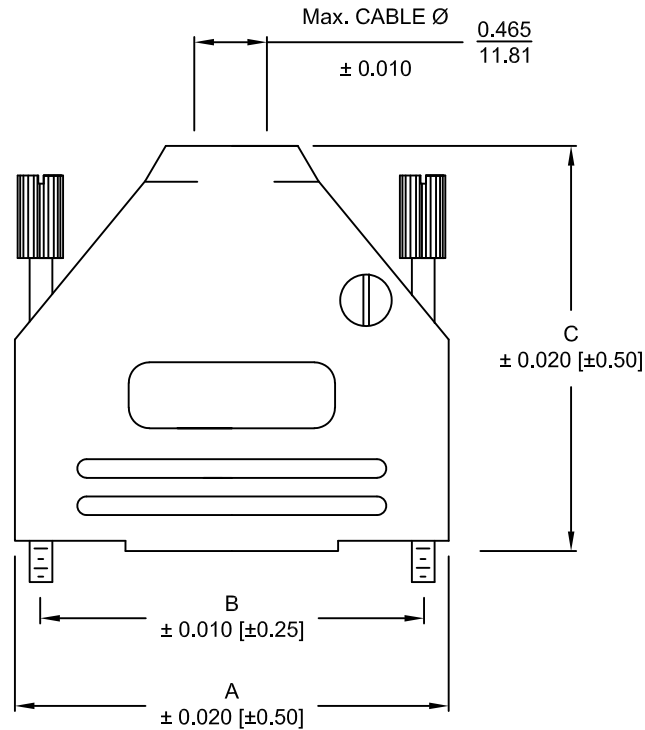

DESCRIPTION: 970 SERIES D-SUB BACKSHELL

**BACKSHELL KIT INCLUDES:**

- (2) BACKSHELL HALVES
- (2) 4-40 THUMBSCREWS
- (2) HOUSING SCREWS
- (1) SET OF COMPRESSION INSERTS - VARIOUS SIZES  
 $\varnothing 0.157$  [4.0],  $\varnothing 0.197$  [5.0],  $\varnothing 0.276$  [7.0],  $\varnothing 0.354$  [9.0]
- (1) COMPRESSION SPRING

DIMENSIONS (in/mm)				
No. OF PINS	A	B	C	D
9	1.228	0.984	1.571	0.590
	31.19	24.99	39.90	14.99
15	1.555	1.312	1.634	0.590
	39.50	33.32	41.50	14.99
25	2.102	1.852	1.913	0.590
	53.39	47.04	48.59	14.99
37	2.744	2.500	2.110	0.590
	69.70	63.50	53.59	14.99