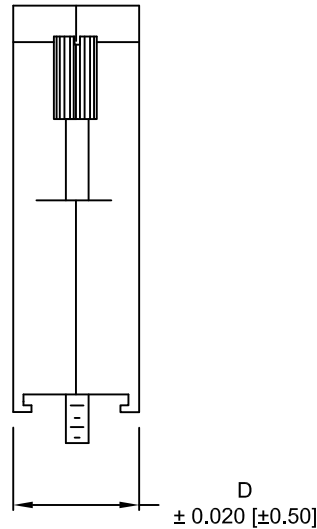

DESCRIPTION: 970 SERIES D-SUB BACKSHELL

**BACKSHELL KIT INCLUDES:**

- (2) BACKSHELL HALVES
- (2) 4-40 THUMBSCREWS
- (2) HOUSING SCREWS
- (1) SET OF COMPRESSION INSERTS - VARIOUS SIZES  
 $\varnothing 0.157$  [4.0],  $\varnothing 0.197$  [5.0],  $\varnothing 0.276$  [7.0],  $\varnothing 0.354$  [9.0]
- (1) COMPRESSION SPRING

MATERIAL: DIE-CAST ZINC ALLOY  
 PLATING: BLACK ENAMEL  
 JACKSCREWS: STEEL - BLACK OXIDE  
 M3 HOODSCREWS: STEEL - BLACK OXIDE  
 COMPRESSION INSERT: ABS UL 94-HB  
 COMPRESSION SPRING: STEEL, NICKEL PLATED  
 OPERATING TEMP: -40°C TO +120°C

DIMENSIONS (in/mm)				
No. OF PINS	A	B	C	D
9	1.228	0.984	1.571	0.590
	31.19	24.99	39.90	14.99
15	1.555	1.312	1.634	0.590
	39.50	33.32	41.50	14.99
25	2.102	1.852	1.913	0.590
	53.39	47.04	48.59	14.99
37	2.744	2.500	2.110	0.590
	69.70	63.50	53.59	14.99