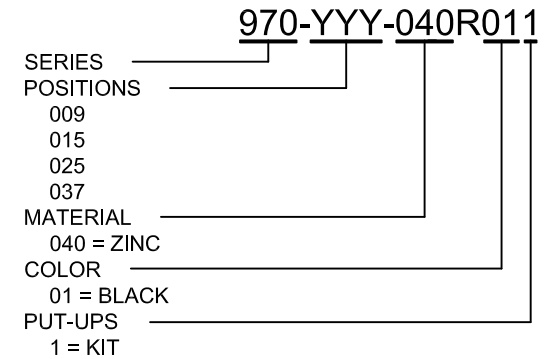

DESCRIPTION: 970 SERIES D-SUB BACKSHELL

**BACKSHELL KIT INCLUDES:**

- (2) BACKSHELL HALVES
- (2) 4-40 THUMBSCREWS
- (2) HOUSING SCREWS
- (1) SET OF COMPRESSION INSERTS - VARIOUS SIZES  
 $\varnothing 0.157$  [4.0],  $\varnothing 0.197$  [5.0],  $\varnothing 0.276$  [7.0],  $\varnothing 0.354$  [9.0]
- (1) COMPRESSION SPRING

DIMENSIONS (in/mm)				
No. OF PINS	A	B	C	D
9	1.228	0.984	1.571	0.590
	31.19	24.99	39.90	14.99
15	1.555	1.312	1.634	0.590
	39.50	33.32	41.50	14.99
25	2.102	1.852	1.913	0.590
	53.39	47.04	48.59	14.99
37	2.744	2.500	2.110	0.590
	69.70	63.50	53.59	14.99