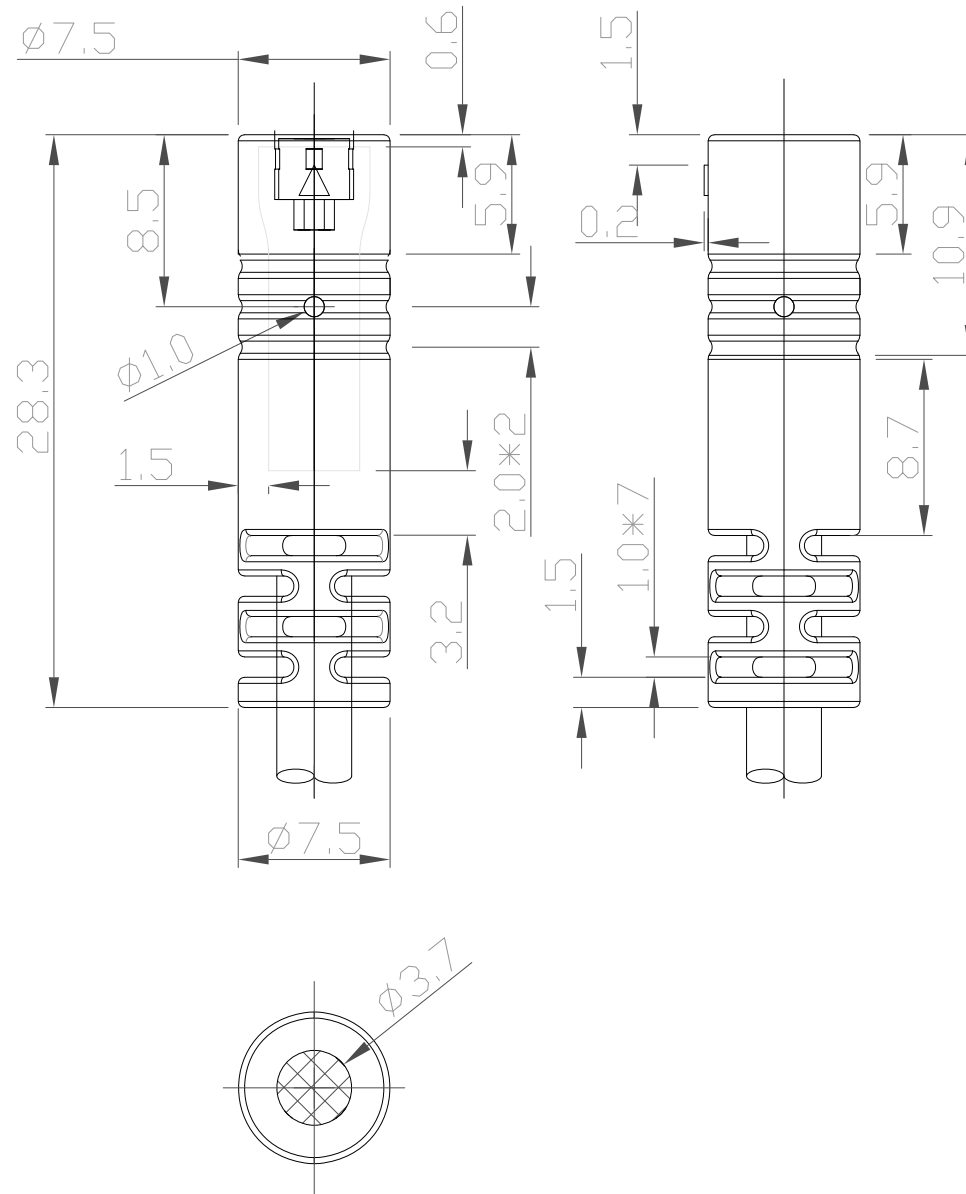

1. CONNECTOR : 850-004-103RLS4, MOLDED STRAIGHT HOOD, COLOR BLACK
2. WIRE : 28AWG, 2 TWISTED PAIRS, UL20276, FOIL/BRAID/DRAIN WIRE SHIELD, COLOR BLACK, 30V
3. CABLE DIAMETER : 3.70mm±0.15
4. PIN OUT :

WIRING SCHEMATIC

CCA-000-MYYR187

01 = 1 METER
 02 = 2 METERS
 03 = 3 METERS

**SEE PAGE 3 FOR CABLE SPECIFICATIONS

RoHS COMPLIANT

UNITS = mm

DO NOT SCALE FROM DRAWING

THESE DRAWINGS AND SPECIFICATIONS ARE THE PROPERTY OF NorComp AND SHALL NOT BE REPRODUCED, COPIED OR USED AS THE BASIS FOR THE MANUFACTURE OR SALE OF APPARATUS WITHOUT WRITTEN PERMISSION.

DRAWN:
M. SIGMON

DATE:
04-13-15

NorComp

SCALE:
NTS

SHEET OF
1 3

REV
4

DWG NO.

CCA-000-MYYR187

DRAWN:
M. SIGMON

DATE:
04-13-15

NorComp

SCALE:
NTS

SHEET OF
2 3

REV
4

DWG NO.

CCA-000-MYYR187