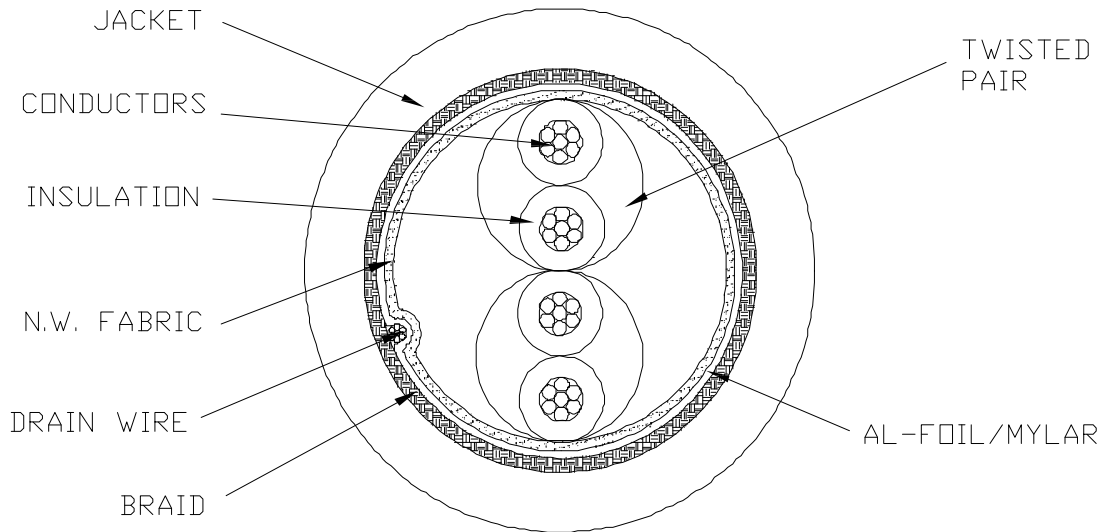

ELECTRICAL CHARACTERISTICS

VOLTAGE RATING : 30V
TEMPERATURE RATING : 80°C
SPARK TEST : AC-500V/0.15 sec MIN.
DIELECTRIC STRENGTH : AC-750V/1 sec MIN.
INSULATION RESISTANCE : SR-PVC: DC-500V 10 MOHM/KM MIN. AT 20°C
CONDUCTOR RESISTANCE : 28AWG-244 OHM/KM MAX. AT 25°C

COLOR CODE

1. BLACK & BROWN (P570 & P571)
2. RED & ORANGE (P572 & P573)

RoHS COMPLIANT

DO NOT SCALE FROM DRAWING

THESE DRAWINGS AND SPECIFICATIONS ARE THE PROPERTY OF NorComp AND SHALL NOT BE REPRODUCED, COPIED OR USED AS THE BASIS FOR THE MANUFACTURE OR SALE OF APPARATUS WITHOUT WRITTEN PERMISSION.

DRAWN:

M. SIGMON

DATE:

04-13-15

NorComp

SCALE: NTS

SHEET OF 3 3

REV 4

DWG NO.

CCA-000-MYYR187