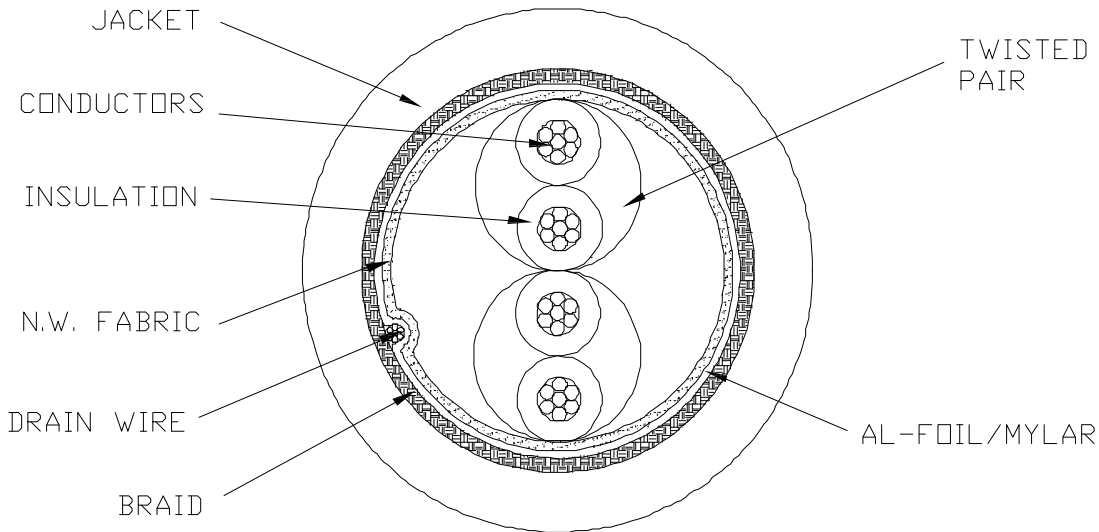

ELECTRICAL CHARACTERISTICS

VOLTAGE RATING : 30V
TEMPERATURE RATING : 80°C
SPARK TEST : AC-500V/0.15 sec MIN.
DIELECTRIC STRENGTH : AC-750V/1 sec MIN.
INSULATION RESISTANCE : SR-PVC: DC-500V 10 MOHM/KM MIN. AT 20°C
CONDUCTOR RESISTANCE : 28AWG-244 OHM/KM MAX. AT 25°C

COLOR CODE

1. BLACK & BROWN (P570 & P571)
2. RED & ORANGE (P572 & P573)

RoHS COMPLIANT

DO NOT SCALE FROM DRAWING

THESE DRAWINGS AND SPECIFICATIONS ARE THE PROPERTY OF NorComp AND SHALL NOT BE REPRODUCED, COPIED OR USED AS THE BASIS FOR THE MANUFACTURE OR SALE OF APPARATUS WITHOUT WRITTEN PERMISSION.

DRAWN:
M. SIGMON

DATE:
04-13-15

NorComp

SCALE:
NTS

SHEET OF
3 3

REV
5

DWG NO.

CCA-000-MYYR202