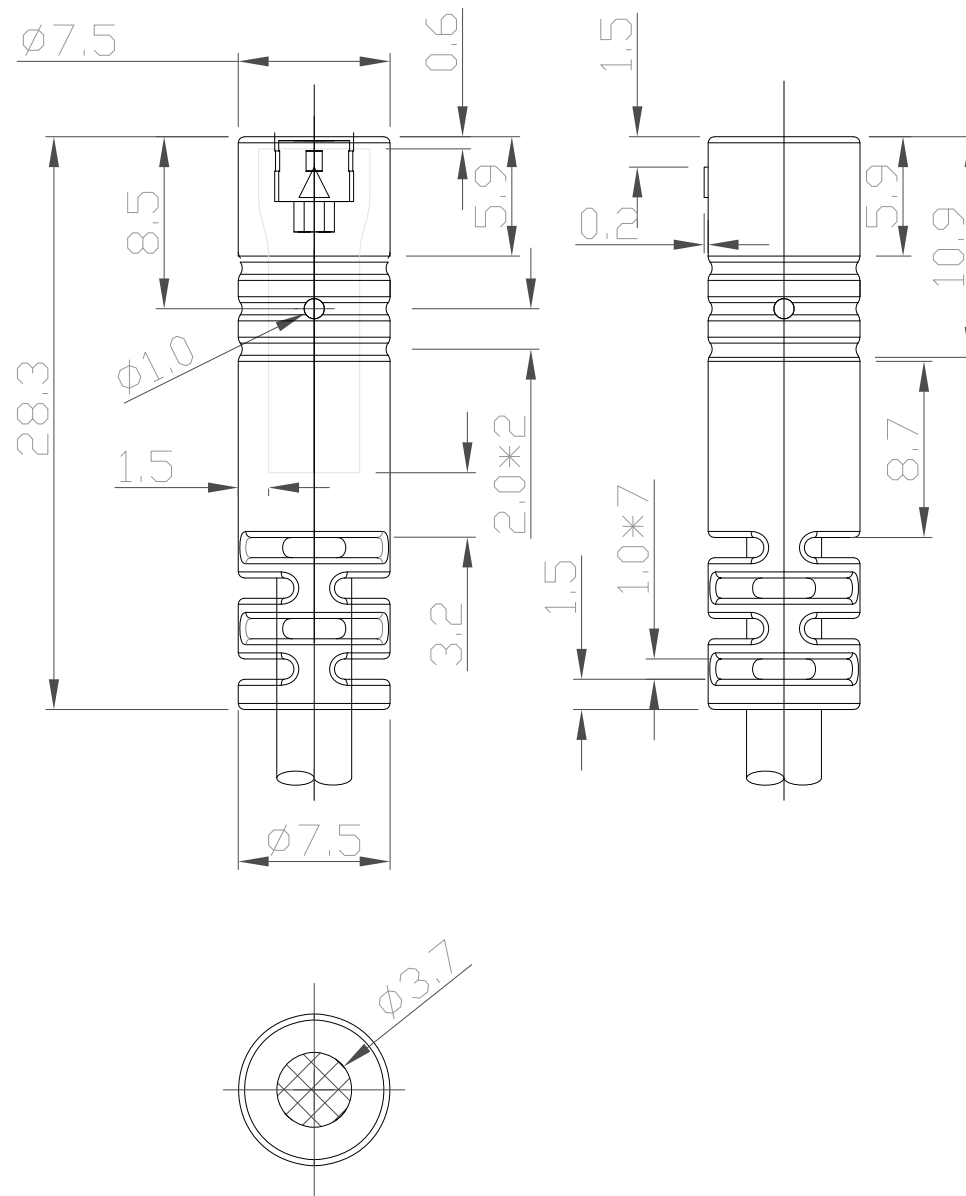

1. CONNECTOR 1 : 850-004-203RSS4, MOLDED STRAIGHT HOOD, COLOR BLACK
2. CONNECTOR 2 : 850-004-203RSS4, MOLDED STRAIGHT HOOD, COLOR BLACK
3. WIRE : 28AWG, 2 TWISTED PAIRS, UL20276, FOIL/BRAID/DRAIN WIRE SHIELD, COLOR BLACK, 30V
4. CABLE DIAMETER : 3.70mm±0.15
5. PIN OUT :

WIRING SCHEMATIC

CCA-000-MYYR202

01 = 1 METER  
02 = 2 METERS  
03 = 3 METERS

\*\*SEE PAGE 3 FOR CABLE SPECIFICATIONS

RoHS COMPLIANT

UNITS = mm

DO NOT SCALE FROM DRAWING

THESE DRAWINGS AND SPECIFICATIONS ARE THE PROPERTY OF NorComp AND SHALL NOT BE REPRODUCED, COPIED OR USED AS THE BASIS FOR THE MANUFACTURE OR SALE OF APPARATUS WITHOUT WRITTEN PERMISSION.

DRAWN:  
M. SIGMON

DATE:  
04-13-15

NorComp

SCALE:  
NTS

SHEET OF  
1 3

REV  
5

DWG NO.

CCA-000-MYYR202