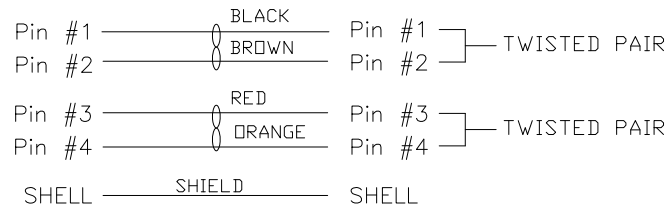

1. CONNECTOR 1 : 850-004-203RSS4, MOLDED STRAIGHT HOOD, COLOR BLACK
2. CONNECTOR 2 : 850-004-203RSS4, MOLDED STRAIGHT HOOD, COLOR BLACK
3. WIRE : 28AWG, 2 TWISTED PAIRS, UL20276, FOIL/BRAID/DRAIN WIRE SHIELD, COLOR BLACK, 30V
4. CABLE DIAMETER : 3.70mm±0.15
5. PIN OUT :

WIRING SCHEMATIC

CCA-000-MYYR202

01 = 1 METER  
02 = 2 METERS  
03 = 3 METERS

\*\*SEE PAGE 3 FOR CABLE SPECIFICATIONS

RoHS COMPLIANT

UNITS = mm

DO NOT SCALE FROM DRAWING

THESE DRAWINGS AND SPECIFICATIONS ARE THE PROPERTY OF NorComp AND SHALL NOT BE REPRODUCED, COPIED OR USED AS THE BASIS FOR THE MANUFACTURE OR SALE OF APPARATUS WITHOUT WRITTEN PERMISSION.