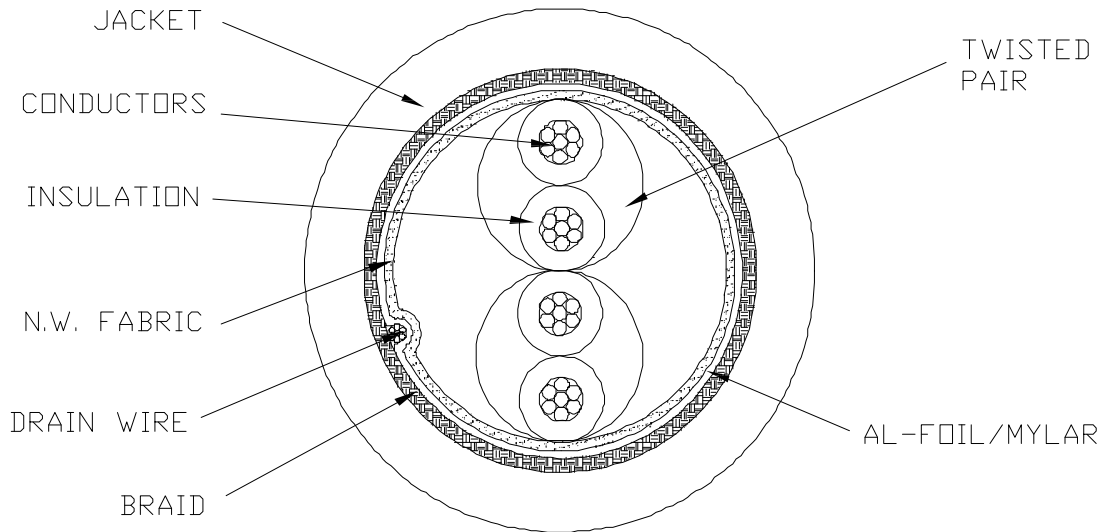

ELECTRICAL CHARACTERISTICS

VOLTAGE RATING : 30V
TEMPERATURE RATING : 80°C
SPARK TEST : AC-500V/0.15 sec MIN.
DIELECTRIC STRENGTH : AC-750V/1 sec MIN.
INSULATION RESISTANCE : SR-PVC: DC-500V 10 MOHM/KM MIN. AT 20°C
CONDUCTOR RESISTANCE : 28AWG-244 OHM/KM MAX. AT 25°C

COLOR CODE

1. BLACK & BROWN (P570 & P571)
2. RED & ORANGE (P572 & P573)

RoHS COMPLIANT

DO NOT SCALE FROM DRAWING

THESE DRAWINGS AND SPECIFICATIONS ARE THE PROPERTY OF NorComp AND SHALL NOT BE REPRODUCED, COPIED OR USED AS THE BASIS FOR THE MANUFACTURE OR SALE OF APPARATUS WITHOUT WRITTEN PERMISSION.

DRAWN: M. SIGMON

DATE: 04-13-15

NorComp

SCALE: NTS

SHEET OF 3 3

REV 4

DWG NO.

CCA-000-MYYR187