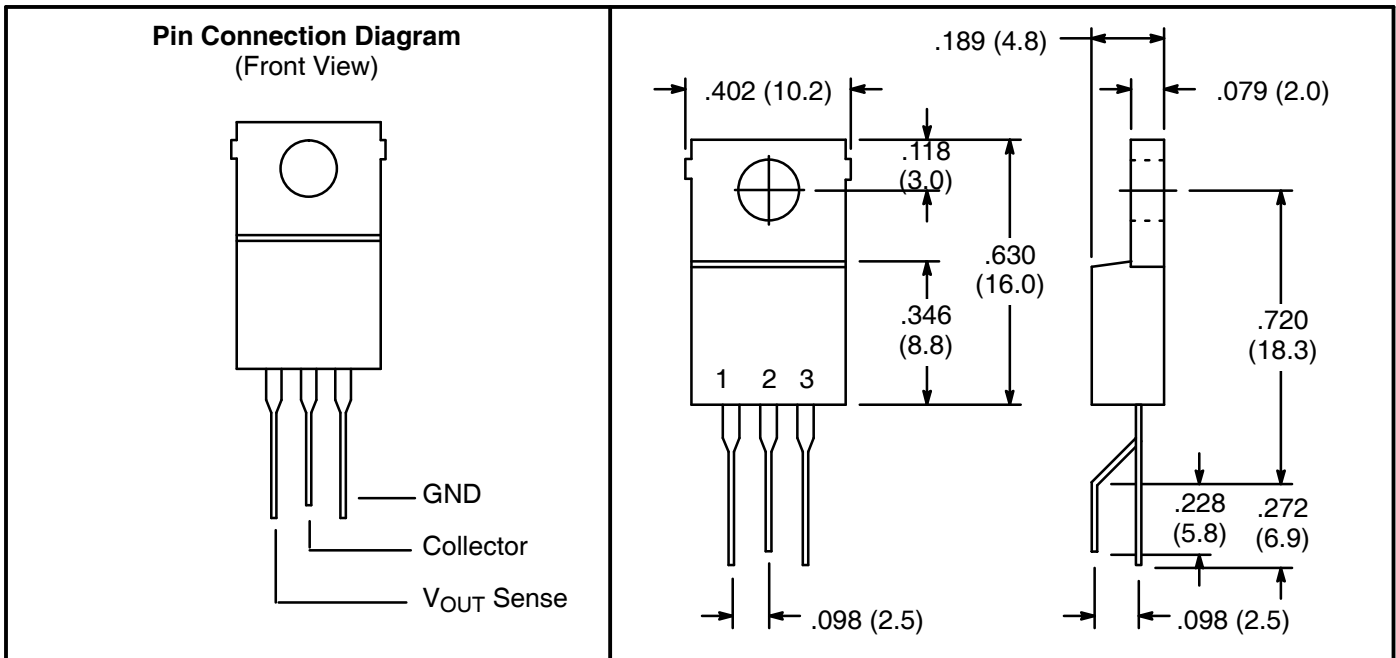

Electrical Characteristics: ($T_A = +25^\circ\text{C}$ unless otherwise specified)

Parameter	Symbol	Test Conditions	Min	Typ	Max	Unit
Output Voltage Detection NTE7215	V_S		109.4	110.2	111.0	V
NTE7216			119.4	120.2	121.0	V
NTE7217			129.4	130.2	131.0	V
NTE7218			134.4	135.2	136.0	V
NTE7219			140.4	141.2	142.0	V