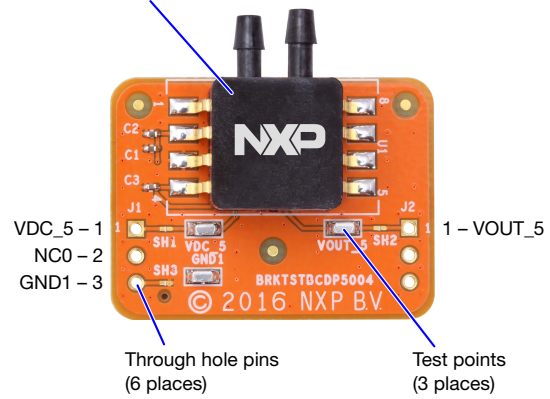

## Quick Reference Card Pressure Sensor Toolbox Breakout Board

MPXV5004DP 0 to 3.92 kPa, Differential  
and Gauge, Integrated Pressure Sensor

**Get Started**

Download tools and  
documentation under  
**Jump Start Your Design** at  
[nxp.com/sensortoolbox](http://nxp.com/sensortoolbox)

**NXP SENSOR TOOLBOX**

Find additional information in the breakout board section of [nxp.com/sensortoolbox](http://nxp.com/sensortoolbox)

- Schematics
- Layout design
- Documentation

The FRDMSTBCDP5004 extends this breakout board with broad demo and development capabilities.

- Software development platform
- Graphical tools

MPXV5004DP, 0 to 3.92 kPa, differential and gauge, integrated pressure sensor  
8 SOP (10.7 mm x 10.7 mm x 5.6 mm)

Get to Know the BRKTSTBCDP5004

Learn more at [nxp.com/sensortoolbox](http://nxp.com/sensortoolbox)