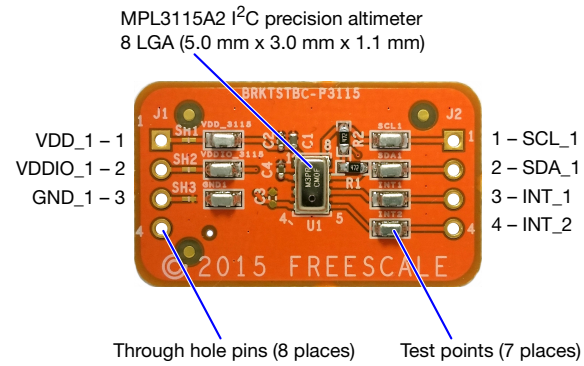

## Quick Reference Card

**Pressure Sensor Toolbox Breakout Board**  
MPL3115A2 I<sup>2</sup>C precision altimeter sensor

FREESCALE SENSOR TOOLBOX

Find additional information in the breakout board section of [freescale.com/sensortoolbox](http://freescale.com/sensortoolbox)

- Schematics
- Layout design
- Documentation

The FRDMKL25-P3115 and FRDMSTBC-P3115 extend this breakout board with broad demo and development capabilities.

- Software development platform
- Graphical tools