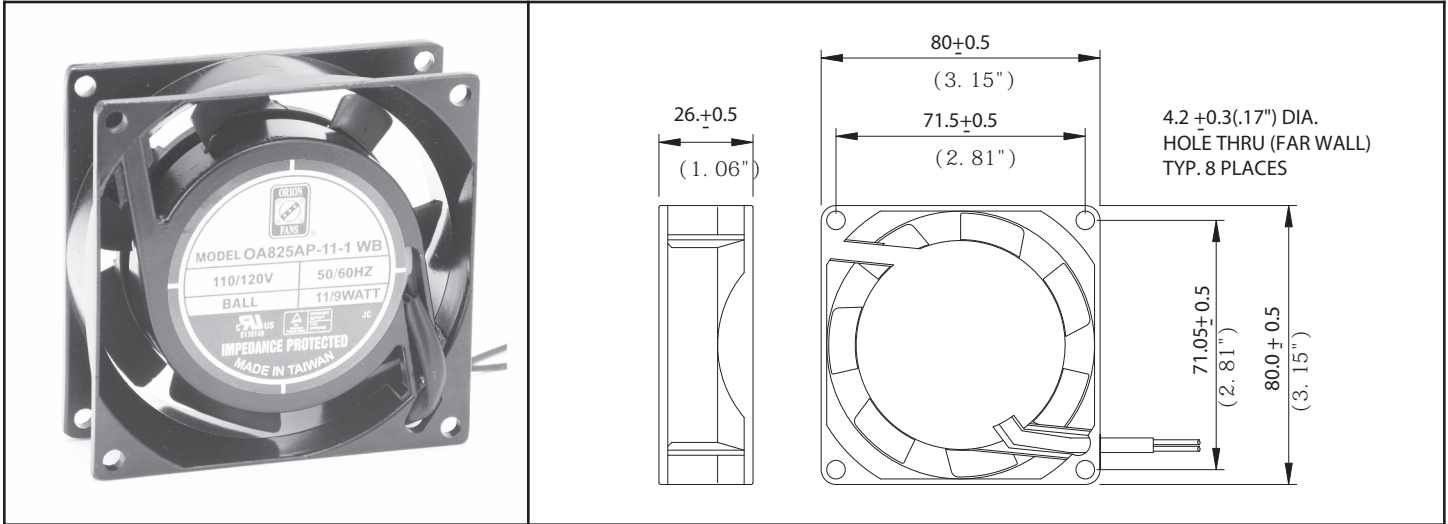

OA825 Series

AC Fan - 115V, 230V
80 x 25mm (3.15" x 1.0")

Frame	Diecast Aluminum	<u>Operating Temperature</u> Ball Bearing -20C ~ +80C Sleeve Bearing -10C ~ +50C Storage Temp -40C ~ +80C <u>Life Expectancy</u> Ball Bearing 60,000 hours (L10 at 40C) Sleeve Bearing 30,000 hours (L10 at 40C) Weight: ~ 0.57 lbs. m0	
Impeller	PBT, UL94V-0 plastic		
Connection	2x Lead Wires 22 AWG or terminals		
Motor	Shaded pole, impedance protected		
Bearing System	Dual ball or Sleeve		
Insulation Resistance	>100M ohm between lead-wire and frame (500VDC)		
Dielectric Strength	1 min at 1500 VAC, 50/60Hz		

* Indicate "TB" (Terminal Ball Bearing), "WB" (12" Wire Leads, Ball Bearing), "TS" (Terminal, Sleeve Bearing), "WS" (12" Wire Leads, Sleeve Bearing)

X-ON Electronics

Largest Supplier of Electrical and Electronic Components