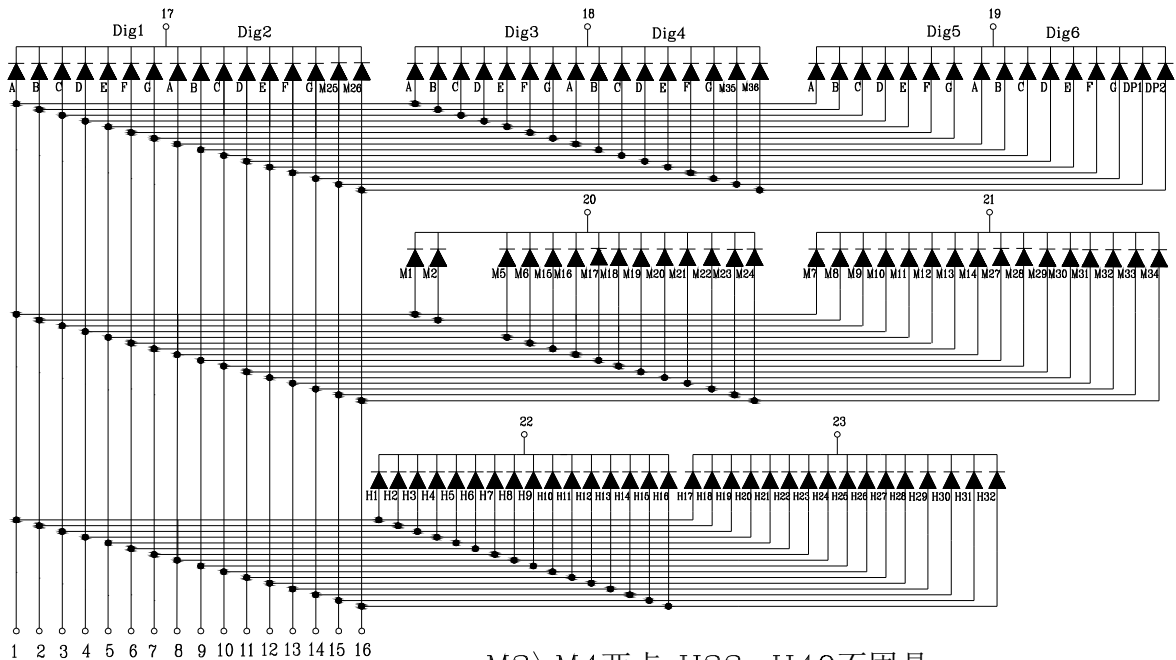

TOS-3694AMG-B4-H

Six Digit Display LED

Part Number	Chip		Face Color	Segment Color
	Material	Source Color		
TOS-3694AMG-B4-H	AlGaInP	Ultra-green	Black	White

Features

- Common cathode
- I.C. compatible
- Low power requirement
- RoHS compliant
-

Package Dimensions & Internal Circuit Diagram

Notes:

1. All dimensions are in millimeters, tolerance: ± 0.25 ; Angle: $\pm 0.1^\circ$ unless otherwise noted.
2. Specifications are subject to change without notice.

此窗口处刷白漆

Overlay:3694H

此窗口处刷白漆

(注: OVERLAY底部刷黑漆, 有颜色填充部分透明)

M3\M4两点, H33~ H40不固晶,
24PIN NC PIN

Absolute Maximum Rating @ Ta=25°C

Parameter	Maximum Rating	Unit
Peak Forward Current (1/10 Duty Cycle, 0.1ms Pulse Width)	80	mA
Power Dissipation	75	mW
Continuous Forward Current	20	mA
Recommend Operating Current	12	mA
Reverse Voltage	5	V
Operating Temperature Range	-25°C to +85°C	
Storage Temperature Range	-30°C to +85°C	
Lead-Free Solder Temperature(1/16 Inch Below Seating Plane)	260°C for 3 Sec	

Electrical / Optical Characteristic @ Ta=25°C

Parameter	Symbol	Min.	Typ.	Max.	Unit	Test Condition	Grade
Dominant Wavelength	λ_d		572		nm	$I_F=20mA$	
Spectral Line Half-Width	$\Delta\lambda$		15		nm	$I_F=20mA$	
Forward Voltage	V_F	1.8	2.0	2.3	V	$I_F=20mA$	
Reverse Current	I_R			100	μA	$V_R=5V$	
Luminous Intensity Matching Rate	lv-m			2.0:1		$I_F=20mA$	