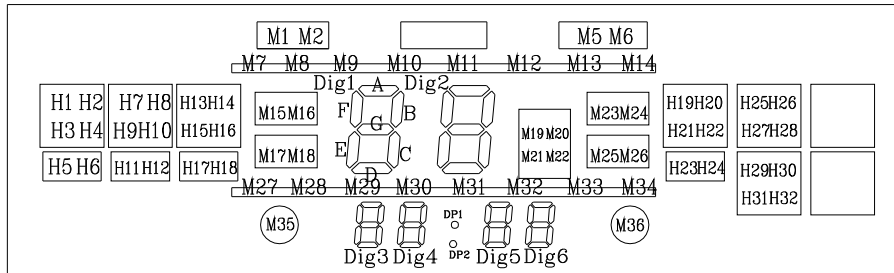

TOS-3694AMG-B4-H

Six Digit Display LED

Part Number	Chip		Face Color	Segment Color
	Material	Source Color		
TOS-3694AMG-B4-H	AlGaInP	Ultra-green	Black	White

Features

- Common cathode
- I.C. compatible
- Low power requirement
- RoHS compliant
-

Package Dimensions & Internal Circuit Diagram

Notes:

1. All dimensions are in millimeters, tolerance: ± 0.25 ; Angle: $\pm 0.1^\circ$ unless otherwise noted.
2. Specifications are subject to change without notice.

此窗口处刷白漆

Overlay:3694H

此窗口处刷白漆

(注: OVERLAY底部刷黑漆, 有颜色填充部分透明)

M3\M4两点, H33~ H40不固晶,
24PIN NC PIN

Absolute Maximum Rating @ Ta=25°C

Parameter	Maximum Rating	Unit
Peak Forward Current (1/10 Duty Cycle, 0.1ms Pulse Width)	80	mA
Power Dissipation	75	mW
Continuous Forward Current	20	mA
Recommend Operating Current	12	mA
Reverse Voltage	5	V
Operating Temperature Range	-25°C to +85°C	
Storage Temperature Range	-30°C to +85°C	
Lead-Free Solder Temperature(1/16 Inch Below Seating Plane)	260°C for 3 Sec	

Electrical / Optical Characteristic @ Ta=25°C

Parameter	Symbol	Min.	Typ.	Max.	Unit	Test Condition	Grade
Dominant Wavelength	λ_d		572		nm	$I_F=20mA$	
Spectral Line Half-Width	$\Delta\lambda$		15		nm	$I_F=20mA$	
Forward Voltage	V_F	1.8	2.0	2.3	V	$I_F=20mA$	
Reverse Current	I_R			100	μA	$V_R=5V$	
Luminous Intensity Matching Rate	lv-m			2.0:1		$I_F=20mA$	