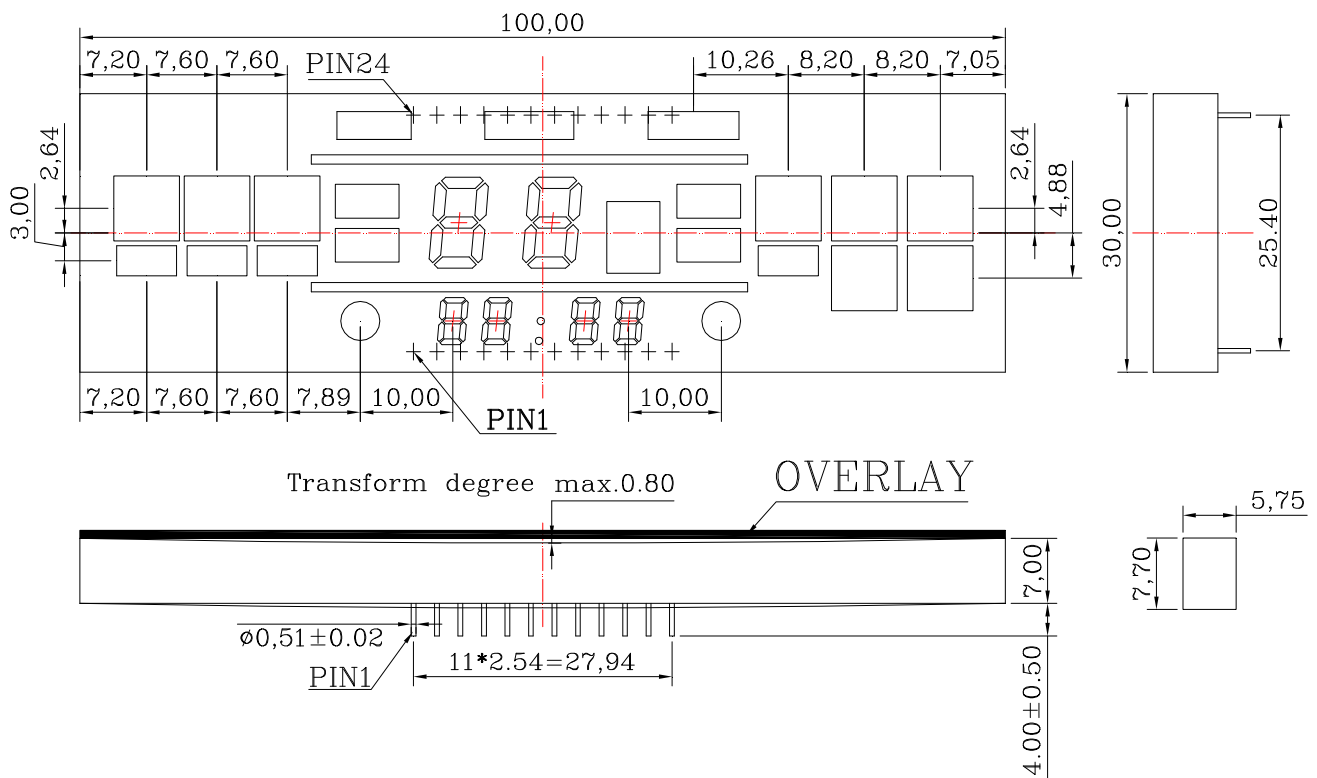

TOS-3694AMG-B4-H

Six Digit Display LED

Part Number	Chip		Face Color	Segment Color
	Material	Source Color		
TOS-3694AMG-B4-H	AlGaInP	Ultra-green	Black	White

Features

- Common cathode
- I.C. compatible
- Low power requirement
- RoHS compliant
-

Package Dimensions & Internal Circuit Diagram

Notes:

1. All dimensions are in millimeters, tolerance: ± 0.25 ; Angle: $\pm 0.1^\circ$ unless otherwise noted.
2. Specifications are subject to change without notice.

此窗口处刷白漆

Overlay:3694H

此窗口处刷白漆

(注: OVERLAY底部刷黑漆, 有颜色填充部分透明)

M3\M4两点, H33~ H40不固晶,
24PIN NC PIN

Absolute Maximum Rating @ Ta=25°C

Parameter	Maximum Rating	Unit
Peak Forward Current (1/10 Duty Cycle, 0.1ms Pulse Width)	80	mA
Power Dissipation	75	mW
Continuous Forward Current	20	mA
Recommend Operating Current	12	mA
Reverse Voltage	5	V
Operating Temperature Range	-25°C to +85°C	
Storage Temperature Range	-30°C to +85°C	
Lead-Free Solder Temperature(1/16 Inch Below Seating Plane)	260°C for 3 Sec	

Electrical / Optical Characteristic @ Ta=25°C

Parameter	Symbol	Min.	Typ.	Max.	Unit	Test Condition	Grade
Dominant Wavelength	λ_d		572		nm	$I_F=20mA$	
Spectral Line Half-Width	$\Delta\lambda$		15		nm	$I_F=20mA$	
Forward Voltage	V_F	1.8	2.0	2.3	V	$I_F=20mA$	
Reverse Current	I_R			100	μA	$V_R=5V$	
Luminous Intensity Matching Rate	lv-m			2.0:1		$I_F=20mA$	