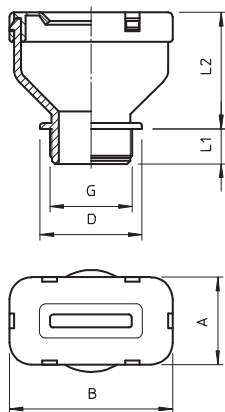

Technical data sheet

Flat cable threaded connection, PG thread rectangular
version, stone grey
Item no. 2012855

Flat-cable entry, choke-nipple design with PG connecting thread to DIN 40430, protection rating IP31, with pre-mounted support sealing ring 107/F.

PE Polyethylene

Master data

Item no.	2012855
Type	106 FL 21 6 30
Description 1	Flat cable threaded connection
Dimension	PG21
Colour	Stone grey
RAL number	7030
Material	Polyethylene
Material symbol	PE
Smallest sales unit (VG)	25,00 Piece
Weight	1,91 kg/100 pc.

Technical data sheet

Flat cable threaded connection, PG thread rectangular
version, stone grey
Item no. 2012855

Technical data

Flat cable/width	27,00 - 30,00 mm
Dimension A	30,00 mm
Dimension B	56,00 mm
Dimension D	35,00 mm
Dimension G	PG21 mm
Dimension L	52,00 mm
Dimension L1	12,00 mm
Dimension L2	40,00 mm
Version	Straight
Type of seal	Sealing ring
Bend protection	<input type="checkbox"/>
Flat cable/thickness	4,00 - 6,00 mm
Flat cable threaded connection	<input checked="" type="checkbox"/>
For Ex zone	Without
Thread	Pg 21
Thread type	PG
Fibre-glass reinforced	<input type="checkbox"/>
Multiple sealing insert	<input type="checkbox"/>
With locknut	<input type="checkbox"/>
Impact-resistant	<input type="checkbox"/>
Protection rating	IP31
Strain relief option	<input type="checkbox"/>