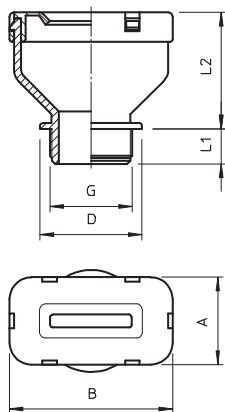

## Flat cable threaded connection, PG thread

Item no. 2012782

Flat-cable entry, choke-nipple design with PG connecting thread to DIN 40430, protection rating IP31, with pre-mounted support sealing ring 107/F.

### Master data

Item no.	2012782
Type	106 FL 21 8 33
Description 1	Flat cable threaded connection
Dimension	PG21
Colour	Stone grey
RAL number	7030
Material	Polyethylene
Material symbol	PE
Smallest sales unit (VG)	25,00 Piece
Weight	1,98 kg/100 pc.

## Flat cable threaded connection, PG thread

Item no. 2012782

### Technical data

Flat cable/width	30,00 - 33,00 mm
Dimension A	30,00 mm
Dimension B	56,00 mm
Dimension D	35,00 mm
Dimension G	PG21 mm
Dimension L	52,00 mm
Dimension L1	12,00 mm
Dimension L2	40,00 mm
Version	Straight
Type of seal	Sealing ring
Bend protection	<input type="checkbox"/>
Flat cable/thickness	6,00 - 8,00 mm
Flat cable threaded connection	<input checked="" type="checkbox"/>
For Ex zone	Without
Thread	Pg 21
Thread type	PG
Fibre-glass reinforced	<input type="checkbox"/>
Multiple sealing insert	<input type="checkbox"/>
With locknut	<input type="checkbox"/>
Impact-resistant	<input type="checkbox"/>
Protection rating	IP31
Strain relief option	<input type="checkbox"/>