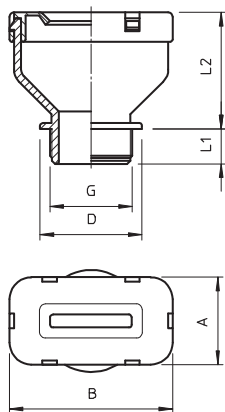

Technical data sheet

Flat cable threaded connection, PG thread rectangular
version, stone grey
Item no. 2012804

Flat-cable entry, choke-nipple design with PG connecting thread to DIN 40430, protection rating IP31, with pre-mounted support sealing ring 107/F.

PE Polyethylene

Master data

Item no.	2012804
Type	106 FL 21 9 39
Description 1	Flat cable threaded connection
Dimension	PG21
Colour	Stone grey
RAL number	7030
Material	Polyethylene
Material symbol	PE
Smallest sales unit (VG)	25,00 Piece
Weight	1,98 kg/100 pc.

Technical data sheet

Flat cable threaded connection, PG thread rectangular version, stone grey

Item no. 2012804

Technical data

Flat cable/width	36,00 - 39,00 mm
Dimension A	30,00 mm
Dimension B	56,00 mm
Dimension D	35,00 mm
Dimension G	PG21 mm
Dimension L	52,00 mm
Dimension L1	12,00 mm
Dimension L2	40,00 mm
Version	Straight
Type of seal	Sealing ring
Bend protection	<input type="checkbox"/>
Flat cable/thickness	7,00 - 9,00 mm
Flat cable threaded connection	<input checked="" type="checkbox"/>
For Ex zone	Without
Thread	Pg 21
Thread type	PG
Fibre-glass reinforced	<input type="checkbox"/>
Multiple sealing insert	<input type="checkbox"/>
With locknut	<input type="checkbox"/>
Impact-resistant	<input type="checkbox"/>
Protection rating	IP31
Strain relief option	<input type="checkbox"/>