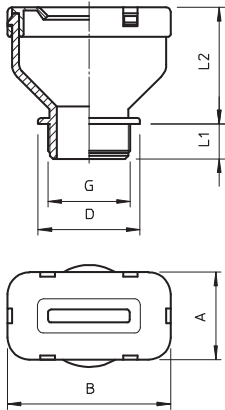

Technical data sheet

Flat cable threaded connection, metric thread M25,
stone grey
Item no. 2013011

Flat-cable entry, choke-nipple design with metric connecting thread to IEC 432, protection rating IP31, with pre-mounted support sealing ring 107/F.

PE Polyethylene

Master data

Item no.	2013011
Type	106 FL M25 10 31
Description 1	Flat cable threaded connection
Dimension	M25
Colour	Stone grey
RAL number	7030
Material	Polyethylene
Material symbol	PE
Smallest sales unit (VG)	25,00 Piece
Weight	2,63 kg/100 pc.

Technical data sheet

Flat cable threaded connection, metric thread M25,
stone grey
Item no. 2013011

Technical data

Flat cable/width	28,50 - 31,50 mm
Dimension A	30,00 mm
Dimension B	56,00 mm
Dimension D	35,00 mm
Dimension G	M25 mm
Dimension L	52,00 mm
Dimension L1	12,00 mm
Dimension L2	40,00 mm
Version	Straight
Type of seal	Sealing ring
Bend protection	<input checked="" type="checkbox"/>
explosion-proof	<input type="checkbox"/>
Flat cable/thickness	8,50 - 10,50 mm
Flat cable threaded connection	<input checked="" type="checkbox"/>
For Ex zone	Without
Thread	M25
Thread type	Metric
Fibre-glass reinforced	<input type="checkbox"/>
Multiple sealing insert	<input type="checkbox"/>
With locknut	<input type="checkbox"/>
Impact-resistant	<input type="checkbox"/>
Protection rating	IP31
Strain relief option	<input type="checkbox"/>