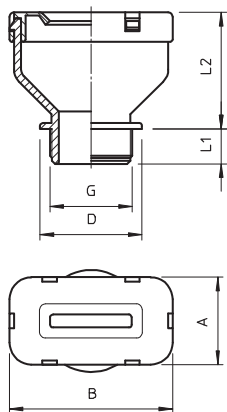

# Technical data sheet

Flat cable threaded connection, metric thread M25,  
stone grey  
Item no. 2013006

Flat-cable entry, choke-nipple design with metric connecting thread to IEC 432, protection rating IP31, with pre-mounted support sealing ring 107/F.

## Master data

Item no.	2013006
Type	106 FL M25 6 30
Description 1	Flat cable threaded connection
Dimension	M25
Colour	Stone grey
RAL number	7030
Material	Polyethylene
Material symbol	PE
Smallest sales unit (VG)	25,00 Piece
Weight	2,63 kg/100 pc.

# Technical data sheet

Flat cable threaded connection, metric thread M25,  
stone grey  
Item no. 2013006

## Technical data

Flat cable/width	27,00 - 30,00 mm
Dimension A	30,00 mm
Dimension B	56,00 mm
Dimension D	35,00 mm
Dimension G	M25 mm
Dimension L	52,00 mm
Dimension L1	12,00 mm
Dimension L2	40,00 mm
Version	Straight
Type of seal	Sealing ring
Bend protection	<input checked="" type="checkbox"/>
explosion-proof	<input type="checkbox"/>
Flat cable/thickness	4,00 - 6,00 mm
Flat cable threaded connection	<input checked="" type="checkbox"/>
For Ex zone	Without
Thread	M25
Thread type	Metric
Fibre-glass reinforced	<input type="checkbox"/>
Multiple sealing insert	<input type="checkbox"/>
With locknut	<input type="checkbox"/>
Impact-resistant	<input type="checkbox"/>
Protection rating	IP31
Strain relief option	<input type="checkbox"/>