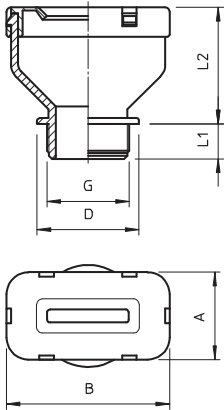

Technical data sheet

Flat cable threaded connection, metric thread M32,
stone grey
Item no. 2013021

Flat-cable entry, choke-nipple design with metric connecting thread to IEC 432, protection rating IP31, with pre-mounted support sealing ring 107/F.

PE Polyethylene

Master data

Item no.	2013021
Type	106 FL M32 12 35
Description 1	Flat cable threaded connection
Dimension	M32
Colour	Stone grey
RAL number	7030
Material	Polyethylene
Material symbol	PE
Smallest sales unit (VG)	15,00 Piece
Weight	3,45 kg/100 pc.

Technical data sheet

Flat cable threaded connection, metric thread M32,
stone grey
Item no. 2013021

Technical data

Flat cable/width	31,00 - 35,00 mm
Dimension A	30,00 mm
Dimension B	56,00 mm
Dimension D	46,00 mm
Dimension G	M32 mm
Dimension L	59,00 mm
Dimension L1	13,00 mm
Dimension L2	46,00 mm
Version	Straight
Type of seal	Sealing ring
Bend protection	<input checked="" type="checkbox"/>
explosion-proof	<input type="checkbox"/>
Flat cable/thickness	9,00 - 12,00 mm
Flat cable threaded connection	<input checked="" type="checkbox"/>
For Ex zone	Without
Thread	M32
Thread type	Metric
Fibre-glass reinforced	<input type="checkbox"/>
Multiple sealing insert	<input type="checkbox"/>
With locknut	<input type="checkbox"/>
Impact-resistant	<input type="checkbox"/>
Protection rating	IP31
Strain relief option	<input type="checkbox"/>