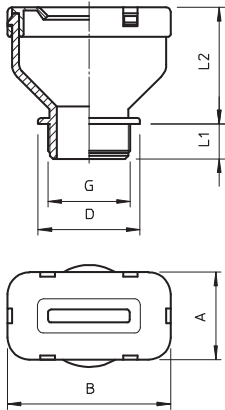

Technical data sheet

Flat cable threaded connection, metric thread M32,
stone grey
Item no. 2013017

Flat-cable entry, choke-nipple design with metric connecting thread to IEC 432, protection rating IP31, with pre-mounted support sealing ring 107/F.

PE Polyethylene

Master data

Item no.	2013017
Type	106 FL M32 9 22
Description 1	Flat cable threaded connection
Dimension	M32
Colour	Stone grey
RAL number	7030
Material	Polyethylene
Material symbol	PE
Smallest sales unit (VG)	15,00 Piece
Weight	3,45 kg/100 pc.

Technical data sheet

Flat cable threaded connection, metric thread M32,
stone grey
Item no. 2013017

Technical data

Flat cable/width	19,00 - 22,00 mm
Dimension A	30,00 mm
Dimension B	56,00 mm
Dimension D	46,00 mm
Dimension G	M32 mm
Dimension L	59,00 mm
Dimension L1	13,00 mm
Dimension L2	46,00 mm
Version	Straight
Type of seal	Sealing ring
Bend protection	<input checked="" type="checkbox"/>
explosion-proof	<input type="checkbox"/>
Flat cable/thickness	7,00 - 9,00 mm
Flat cable threaded connection	<input checked="" type="checkbox"/>
For Ex zone	Without
Thread	M32
Thread type	Metric
Fibre-glass reinforced	<input type="checkbox"/>
Multiple sealing insert	<input type="checkbox"/>
With locknut	<input type="checkbox"/>
Impact-resistant	<input type="checkbox"/>
Protection rating	IP31
Strain relief option	<input type="checkbox"/>