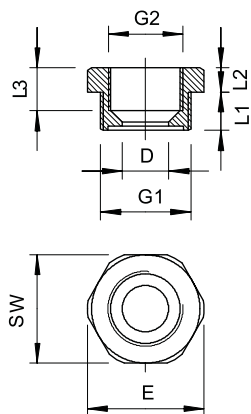

## Reduction, metric thread

Item no. 2030632

Reduction, with metric internal and external thread.

**PA** Polyamide

### Master data

Item no.	2030632
Type	107 R M32-12 PA
Description 1	Reduction
Dimension	M32-M12
Colour	Light grey
RAL number	7035
Material	Polyamide
Material symbol	PA
Smallest sales unit (VG)	50,00 Piece
Weight	1,20 kg/100 pc.

### Technical data

Dimension E	40,00 mm
Dimension L	16,00 mm
Dimension L1	10,00 mm
Dimension L2	6,00 mm
Dimension L3	16,00 mm
WAF	36,00 mm
explosion-proof	<input type="checkbox"/>
Thread type: External thread	Metric
Thread type: Internal thread	Metric
External thread	M32
Thread dimension, metric, external	32,00
Internal thread	M12
Thread dimension, metric, internal	12,00
Thread length	10,00 mm
Halogen-free	<input checked="" type="checkbox"/>

# Technical data sheet

Reduction, metric thread

Item no. 2030632