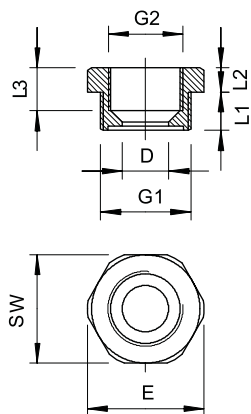

Technical data sheet

Reduction, metric thread

Item no. 2030634

Reduction, with metric internal and external thread.

PA Polyamide

Master data

Item no.	2030634
Type	107 R M32-16 PA
Description 1	Reduction
Dimension	M32-M16
Colour	Light grey
RAL number	7035
Material	Polyamide
Material symbol	PA
Smallest sales unit (VG)	50,00 Piece
Weight	1,10 kg/100 pc.

Technical data

Dimension E	40,00 mm
Dimension L	16,00 mm
Dimension L1	10,00 mm
Dimension L2	6,00 mm
Dimension L3	16,00 mm
WAF	36,00 mm
explosion-proof	<input type="checkbox"/>
Thread type: External thread	Metric
Thread type: Internal thread	Metric
External thread	M32
Thread dimension, metric, external	32,00
Internal thread	M16
Thread dimension, metric, internal	16,00
Thread length	10,00 mm
Halogen-free	<input checked="" type="checkbox"/>

Technical data sheet

Reduction, metric thread

Item no. 2030634

Technical data

Nickel-plated

X-ON Electronics

Largest Supplier of Electrical and Electronic Components

Click to view similar products for [Conduit Fittings & Accessories](#) category: