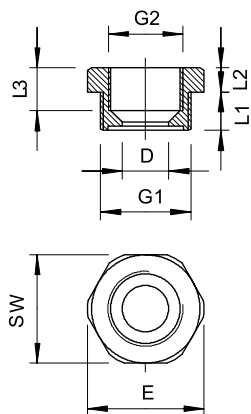

Technical data sheet

Reduction, metric thread

Item no. 2030637

Reduction, with metric internal and external thread.

PA Polyamide

Master data

Item no.	2030637
Type	107 R M32-20 PA
Description 1	Reduction
Dimension	M32-M20
Colour	Light grey
RAL number	7035
Material	Polyamide
Material symbol	PA
Smallest sales unit (VG)	50,00 Piece
Weight	1,05 kg/100 pc.

Technical data

Dimension E	40,00 mm
Dimension L	16,00 mm
Dimension L1	10,00 mm
Dimension L2	6,00 mm
Dimension L3	16,00 mm
WAF	36,00 mm
explosion-proof	<input type="checkbox"/>
Thread type: External thread	Metric
Thread type: Internal thread	Metric
External thread	M32
Thread dimension, metric, external	32,00
Internal thread	M20
Thread dimension, metric, internal	20,00
Thread length	10,00 mm
Halogen-free	<input checked="" type="checkbox"/>

Technical data sheet

Reduction, metric thread

Item no. 2030637

Technical data

Nickel-plated

X-ON Electronics

Largest Supplier of Electrical and Electronic Components

Click to view similar products for [Conduit Fittings & Accessories](#) category: