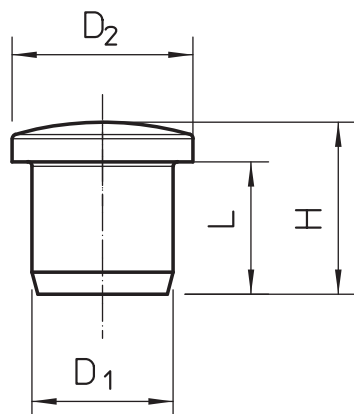

Master data

Item No.	2029517
Type	107VS VM 12 PA
Description 1	Screw plug
Dimension	12mm
Colour	Light grey
RAL number	7.035,00
Material	Polyamide
Material symbol	PA
Smallest sales unit	50,00 pcs
Weight	0,13 kg/100 pcs.

Technical specifications

Dimension D1	12,00 mm
Dimension D2	16,50 mm
Dimension H	16,50 mm
Dimension L	12,00 mm
Version	Other
External diameter	16,50 mm
Inner diameter	12,00 mm
For thread dimension, metric	20,00
For thread dimension, PG	16,00
Size	für M20 / Pg16