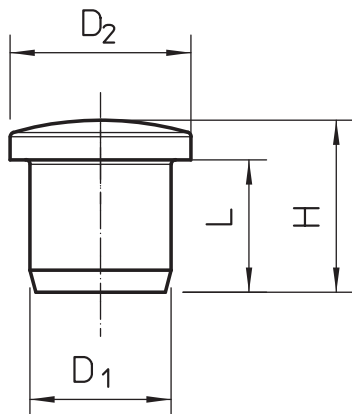

### Master data

Item No.	2029520
Type	107VS VM 16 PA
Description 1	Screw plug
Dimension	16mm
Colour	Light grey
RAL number	7.035,00
Material	Polyamide
Material symbol	PA
Smallest sales unit	50,00 pcs
Weight	0,19 kg/100 pcs.

### Technical specifications

Dimension D1	16,00 mm
Dimension D2	20,50 mm
Dimension H	19,50 mm
Dimension L	15,00 mm
Version	Other
External diameter	20,50 mm
Inner diameter	16,00 mm
For thread dimension, metric	25,00
For thread dimension, PG	21,00
Size	für M25 / Pg21