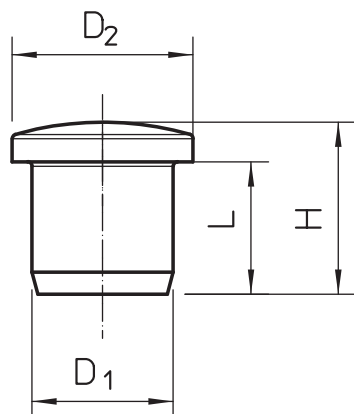

Master data

Item No.	2029523
Type	107VS VM 20 PA
Description 1	Screw plug
Dimension	20mm
Colour	Light grey
RAL number	7.035,00
Material	Polyamide
Material symbol	PA
Smallest sales unit	25,00 pcs
Weight	0,25 kg/100 pcs.

Technical specifications

Dimension D1	20,00 mm
Dimension D2	24,50 mm
Dimension H	21,50 mm
Dimension L	17,00 mm
Version	Other
External diameter	24,50 mm
Inner diameter	20,00 mm
For thread dimension, metric	32,00
For thread dimension, PG	29,00
Size	für M32 / Pg29