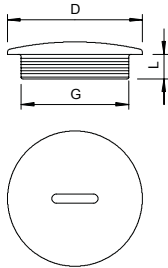

## Screw plug, PG thread

Screw plug in accordance with DIN 46320, with PG thread to DIN 40430.

| Type       | Thread  | Dimension D<br>mm | Dimension L<br>mm | Colour     | Shipping<br>box<br>pcs | Pack.<br>pcs | Weight<br>kg/100 pcs. | Item No. |
|------------|---------|-------------------|-------------------|------------|------------------------|--------------|-----------------------|----------|
| 108 PG 7   | Pg 7    | 14                | 6                 | Light grey | 2400                   | 100          | 0,056                 | 2033070  |
| 108 PG 9   | Pg 9    | 19                | 6                 | Light grey | 1800                   | 100          | 0,096                 | 2033097  |
| 108 PG11   | Pg 11   | 22                | 6                 | Light grey | 2000                   | 100          | 0,128                 | 2033119  |
| 108 PG13.5 | Pg 13,5 | 25                | 6,5               | Light grey | 1200                   | 100          | 0,164                 | 2033135  |
| 108 PG16   | Pg 16   | 27                | 6,5               | Light grey | 1000                   | 100          | 0,184                 | 2033151  |
| 108 PG21   | Pg 21   | 34                | 8                 | Light grey | 1200                   | 100          | 0,345                 | 2033216  |
| 108 PG29   | Pg 29   | 44                | 8                 | Light grey | 600                    | 50           | 0,646                 | 2033291  |
| 108 PG36   | Pg 36   | 58                | 10                | Light grey | 200                    | 25           | 1,057                 | 2033364  |
| 108 PG42   | Pg 42   | 67                | 10                | Light grey | 300                    | 25           | 1,479                 | 2033429  |
| 108 PG48   | Pg 48   | 73                | 12                | Light grey | 300                    | 25           | 1,832                 | 2033488  |

### Dimensions

**PS** Polystyrene