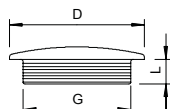

Dimensions