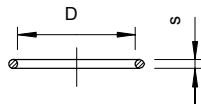

Dimensions