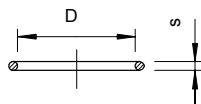

Dimensions