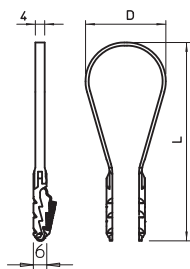

Dimensions