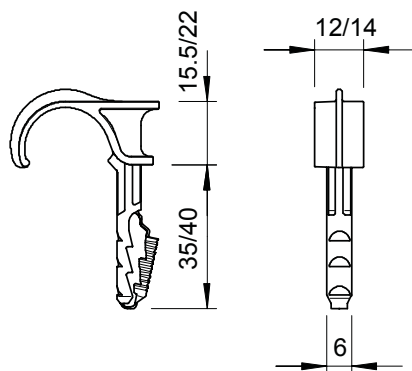

## Single push-fit clip

Art.-Nr. 2197804

These push-fit clips are used when installing cables and pipes on walls and ceilings and when running flexible pipes on concrete and in the screed. The single push-fit clips can be used instead of nail clips in concrete and aerated concrete. The advantage of the push-fit clips is that they only have to be pushed into the drilled hole. Anchors and bolts are not needed.

### Master data

Item No.	2197804
Type	1974 16-23
Description 1	Plug-in clip
Description 2	single
Dimension	16-23mm
Colour	Light grey
RAL number	7.035,00
Material	Polyamide
Material symbol	PA
Smallest sales unit	100,00 pcs
Weight	0,26 kg/100 pcs.

### Technical specifications

Version	Single lobe
Version	Single-lobe
Number of cables/pipes	1,00
Fastening type	Plug fastening
Fastening type	Plug fastening
Bore hole depth	40,00 mm
Bore hole diameter	6,00 mm
Halogen-free	<input checked="" type="checkbox"/>
Clamping range D	16,00 - 23,00 mm