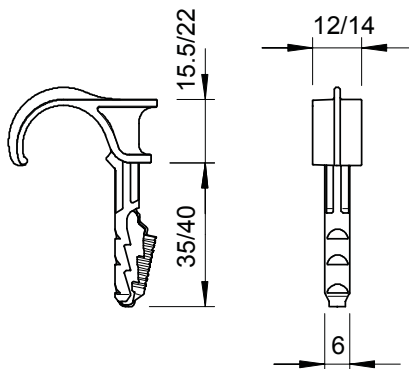

Technical data sheet

Single push-fit clip

Art.-Nr. 2197812

These push-fit clips are used when installing cables and pipes on walls and ceilings and when running flexible pipes on concrete and in the screed. The single push-fit clips can be used instead of nail clips in concrete and aerated concrete. The advantage of the push-fit clips is that they only have to be pushed into the drilled hole. Anchors and bolts are not needed.

PA Polyamide

Master data

Item No.	2197812
Type	1974 22-30
Description 1	Plug-in clip
Description 2	single
Dimension	22-30mm
Colour	Light grey
RAL number	7.035,00
Material	Polyamide
Material symbol	PA
Smallest sales unit	100,00 pcs
Weight	0,45 kg/100 pcs.

Technical specifications

Version	Single lobe
Version	Single-lobe
Fastening type	Plug fastening
Fastening type	Plug fastening
Bore hole depth	40,00 mm
Bore hole diameter	6,00 mm
Halogen-free	<input checked="" type="checkbox"/>
Clamping range D	22,00 - 30,00 mm