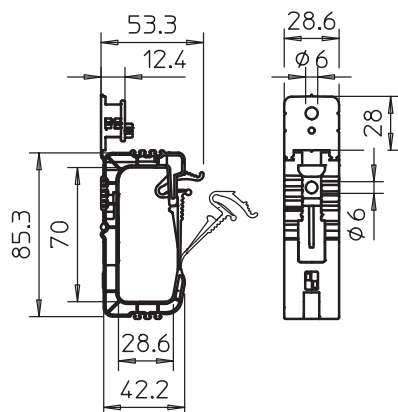

Technical data sheet

GRIP 20

Art.-Nr. 2205404

Cable tidy for general use, suitable for wall and ceiling mounting. The moulded fastening element can be fastened using knock-in anchors or a gas pressure nail gun.

PP Polypropylene

Product additional text 1 | With multifunctional fastening element.
Capacity: 2031/ 20 max. 20 cables NYM 3 x 1.5 mm²

Master data

| | |
|---------------------|-----------------------|
| Item No. | 2205404 |
| Type | 2031 20 |
| Description 1 | Grip collecting clamp |
| Dimension | 20x NYM3x1,5 |
| Colour | Light grey |
| RAL number | 7.035,00 |
| Material | Polypropylene |
| Material symbol | PP |
| Smallest sales unit | 50,00 pcs |
| Weight | 1,92 kg/100 pcs. |

Technical specifications

| | |
|-----------------------------------|-------------------------------------|
| No. of conductors NYM 3 x 1.5 | 20,00 |
| Flame-resistant version | <input checked="" type="checkbox"/> |
| Breaking load | - 0,32 kN |
| Suitable for function maintenance | <input checked="" type="checkbox"/> |
| Halogen-free | <input checked="" type="checkbox"/> |
| With anchor | <input checked="" type="checkbox"/> |