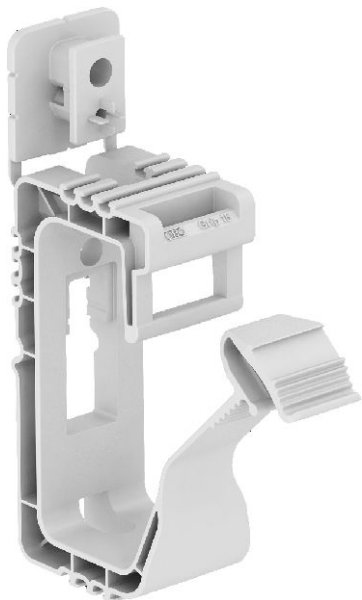

Technical data sheet

GRIP 20

Art.-Nr. 2205404

Cable tidy for general use, suitable for wall and ceiling mounting. The moulded fastening element can be fastened using knock-in anchors or a gas pressure nail gun.

PP Polypropylene

Product additional text 1 | With multifunctional fastening element.
Capacity: 2031/ 20 max. 20 cables NYM 3 x 1.5 mm²

Master data

| | |
|---------------------|-----------------------|
| Item No. | 2205404 |
| Type | 2031 20 |
| Description 1 | Grip collecting clamp |
| Dimension | 20x NYM3x1,5 |
| Colour | Light grey |
| RAL number | 7.035,00 |
| Material | Polypropylene |
| Material symbol | PP |
| Smallest sales unit | 50,00 pcs |
| Weight | 1,92 kg/100 pcs. |

Technical specifications

| | |
|-----------------------------------|-------------------------------------|
| No. of conductors NYM 3 x 1.5 | 20,00 |
| Flame-resistant version | <input checked="" type="checkbox"/> |
| Breaking load | - 0,32 kN |
| Suitable for function maintenance | <input checked="" type="checkbox"/> |
| Halogen-free | <input checked="" type="checkbox"/> |
| With anchor | <input checked="" type="checkbox"/> |