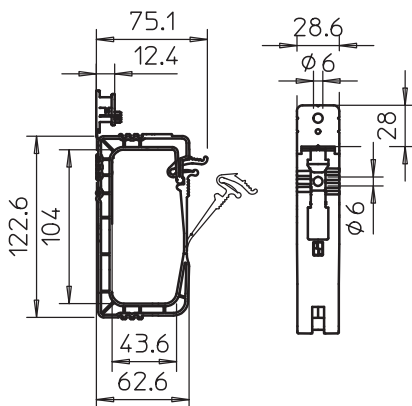

## GRIP 40

Art.-Nr. 2205416

Cable tidy for general use, suitable for wall and ceiling mounting. The moulded fastening element can be fastened using knock-in anchors or a gas pressure nail gun.

**PP** Polypropylene

Product additional text 1 | With multifunctional fastening element. Capacity: 2031/ 40 max. 40 cables NYM 3 x 1.5 mm<sup>2</sup>

### Master data

Item No.	2205416
Type	2031 40
Description 1	Grip collecting clamp
Dimension	40x NYM3x1,5
Colour	Light grey
RAL number	7.035,00
Material	Polypropylene
Material symbol	PP
Smallest sales unit	25,00 pcs
Weight	3,61 kg/100 pcs.

### Technical specifications

No. of conductors NYM 3 x 1.5	40,00
Flame-resistant version	<input checked="" type="checkbox"/>
Breaking load	- 0,32 kN
Suitable for function maintenance	<input checked="" type="checkbox"/>
Halogen-free	<input checked="" type="checkbox"/>
With anchor	<input checked="" type="checkbox"/>