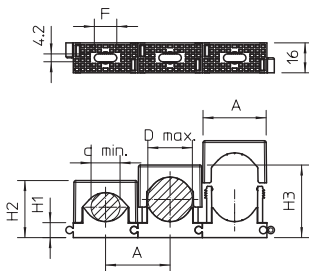

Series pressure clip, light grey

Universal clip for the single fastening of cables and pipes, all sizes can be seamlessly expanded among each other, with adhesive foot, slot and for screwing to M6 thread. To stick the polyamide clips to masonry and concrete, use Impu-Fix ribbon conductor quick adhesive, type 509.

*Sizes 3–7 are not suitable for nail guns.

Type	Clamping range D mm	Colour	Pack. pcs	Weight kg/100 pcs.	Item No.
2037 3-7 LGR	3-7	Light grey	100	0,260	2250071
2037 6-13 LGR	6-13	Light grey	100	0,359	2250136
2037 12-20 LGR	12-20	Light grey	50	0,572	2250209
2037 16-24 LGR	16-24	Light grey	50	0,838	2250241
2037 18-30 LGR	18-30	Light grey	25	0,997	2250306
2037 27-43 LGR	27-43	Light grey	25	1,615	2250438

PA Polyamide

Dimensions

Type	Clamping range D mm	Dimension A mm	Dimension H1 mm	Dimension H2 mm	Dimension H3 mm	Dimension d min. mm	Dimension d max. mm	Dimension F mm
2037 3-7 LGR	3-7	14,5	7,5	15,5	19,5	3	7	6
2037 6-13 LGR	6-13	20	8,5	20	27	6	13	13
2037 12-20 LGR	12-20	28	8,5	26	34	12	20	14
2037 16-24 LGR	16-24	34,5	8,5	31	39	16	24	12
2037 18-30 LGR	18-30	40	9	34	46	18	30	12
2037 27-43 LGR	27-43	55	10,5	46	62	27	43	15