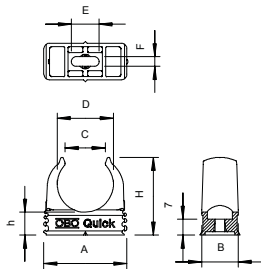

Quick clip

OBO Quick clip, type 2955/...: for all metric steel armoured pipes, as well as light-duty and heavy-duty metric insulation pipes. Suitable for mounting the OBO Quick pipe. Pipe centring aids allow optimal attachment of the pipe and automatically turn the clip into the correct position.

Universal fastening option; can be arranged with the OBO Multi-quick and starQuick clip. Slot for side alignment during mounting with wood screw or knock-in anchor.

Size M16-M32 can be screwed onto an M6 thread.

Recommended fastening spacing 50–60 cm, for max. extraction values F at a room temperature of 20 °C, see the table.

Type	Nominal size	Colour	Pack. pcs	Weight kg/100 pcs.	Item No.
2955 M16	M16	Light grey	100	0,252	2149004
2955 M20	M20	Light grey	100	0,325	2149010
2955 M25	M25	Light grey	100	0,433	2149016
2955 M32	M32	Light grey	50	0,630	2149022
2955 M40	M40	Light grey	50	0,835	2149028
2955 M50	M50	Light grey	25	1,454	2149034
2955 M63	M63	Light grey	20	2,203	2149040

PP Polypropylene

Dimensions

Type	Nominal size	Dimension A mm	Dimension B mm	Dimension C mm	Dimension D mm	Dimension E mm	Dimension F mm	Dimension H mm	Dimension h mm	Pull-out value N
2955 M16	M16	25,3	16	11,5	15,5	7	4,2	25	10	75
2955 M20	M20	30,3	16	14	19,4	9	4,2	29,5	10	90
2955 M25	M25	36,3	16	17,5	24,3	12	4,2	34	10	100
2955 M32	M32	46,3	16	22,4	31,4	12	4,2	42	11	120
2955 M40	M40	57,3	16	26	39,2	11	4,6	51	12	140
2955 M50	M50	70,3	18	32	49	12	6	63	14	165
2955 M63	M63	87,3	20	43	61,5	12	6	74,5	15	230