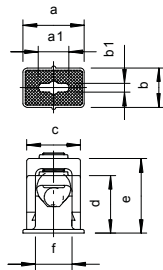

Grip ISO clip, single

Solid cable fastening through clamping screws, with adhesive base, slot and for screwing to M6 thread.

Use the Impu-Fix ribbon conductor quick adhesive, type 509, to stick the polystyrene clips to masonry and concrete.

Type	Clamping range D mm	Colour	Pack. pcs	Weight kg/100 pcs.	Item No.
3040 LGR	6-16	Light grey	100	0,532	2105012
3041 LGR	16-24	Light grey	50	1,168	2105039
3042 LGR	24-34	Light grey	25	2,488	2105055

PS Polystyrene

Dimensions

Type	Clamping range D mm	Dimension a1 mm	Dimension b1 mm	Dimension a mm	Dimension b mm	Dimension c mm	Dimension d mm	Dimension e mm	Dimension f mm
3040 LGR	6-16	13,5	4	28	18	24,5	28	35	20
3041 LGR	16-24	20	4,2	35	22	37	36	44	31
3042 LGR	24-34	14	4,2	50	22	48	49	59	40