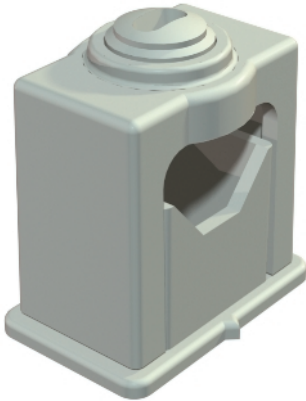

Grip ISO clip, single

Solid cable fastening through clamping screws, with adhesive base, slot and for screwing to M6 thread.

Use the Impu-Fix ribbon conductor quick adhesive, type 509, to stick the polystyrene clips to masonry and concrete.

Type	Clamping range D mm	Colour	Pack. pcs	Weight kg/100 pcs.	Item No.
3040 LGR	6-16	Light grey	100	0,532	2105012
3041 LGR	16-24	Light grey	50	1,168	2105039
3042 LGR	24-34	Light grey	25	2,488	2105055

PS Polystyrene

Dimensions

Type	Clamping range D mm	Dimension a1 mm	Dimension b1 mm	Dimension a mm	Dimension b mm	Dimension c mm	Dimension d mm	Dimension e mm	Dimension f mm
3040 LGR	6-16	13,5	4	28	18	24,5	28	35	20
3041 LGR	16-24	20	4,2	35	22	37	36	44	31
3042 LGR	24-34	14	4,2	50	22	48	49	59	40